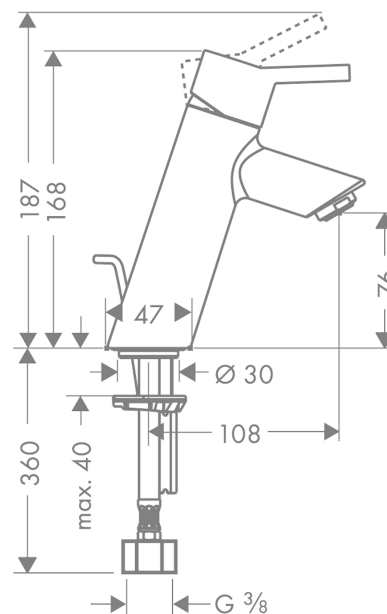

Talis

Single lever basin mixer with waste set

Surfaces: **chrome** Art. no. : **32040000**

Description

product features

- ComfortZone 80 provides space for greater freedom of movement
- spout 108 mm long
- normal spray
- flow rate 5 l/min at 3 bar
- operating pressure: min. 1 bar / max. 10 bar
- deck mounted
- ceramic cartridge
- maximum temperature can be adjusted on installation
- pop-up waste set 1¼"
- QuickClean system for easy limescale removal
- Please specify when ordering if required for low pressure.
- WRAS 1401304
- Kiwa UK 1401700

Scale drawing

Talis

Single lever basin mixer with waste set

Surfaces: chrome Art. no. : 32040000

Flowchart