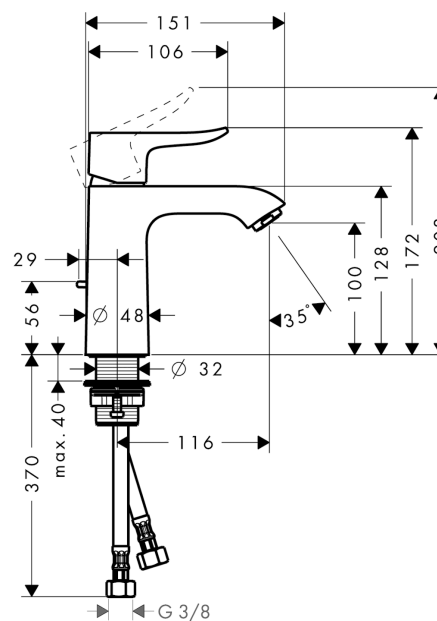

#### product features

- ComfortZone 110 provides space for greater freedom of movement
- spout 116 mm long
- normal spray
- flow rate 5 l/min at 3 bar
- operating pressure: min. 1 bar / max. 10 bar
- deck mounted
- ceramic cartridge
- maximum temperature can be adjusted on installation
- pop-up waste set 1¼"
- QuickClean system for easy limescale removal
- Please specify when ordering if required for low pressure.
- WRAS 1203032
- WRAS 1203032

### Scale drawing