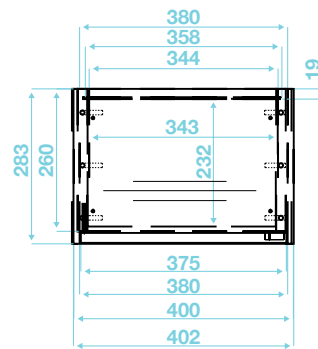

# TLA-108

Londra Vertical Storage Cabinet Woodgrain Mocha Front - 400 x 1200 x 285

tissino

T 0845 582 8000  
E info@tissino.co.uk  
W tissino.co.uk

Lyncastle Road  
Appleton Thorn  
Warrington WA4 4SN