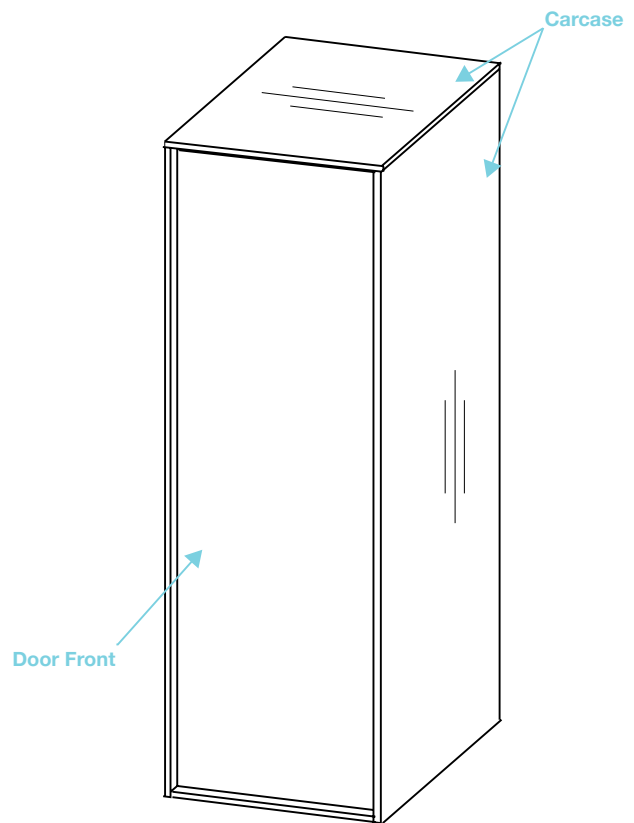

# TLA-108

Londra Vertical Storage Cabinet Woodgrain Mocha Front - 400 x 1200 x 285

tissino

T 0845 582 8000  
E info@tissino.co.uk  
W tissino.co.uk

Lyncastle Road  
Appleton Thorn  
Warrington WA4 4SN