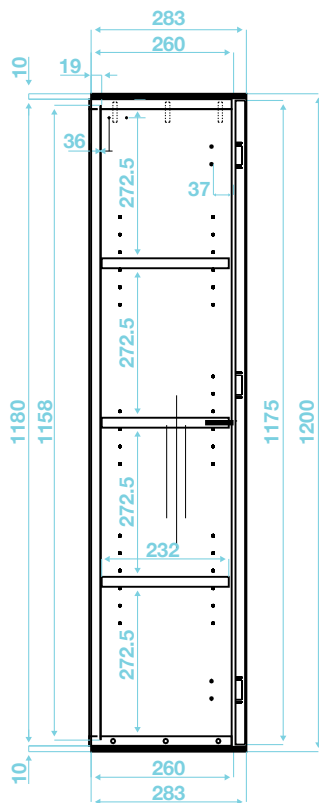

# TLA-108

Londra Vertical Storage Cabinet Woodgrain Mocha Front - 400 x 1200 x 285

tissino

T 0845 582 8000  
E info@tissino.co.uk  
W tissino.co.uk

Lyncastle Road  
Appleton Thorn  
Warrington WA4 4SN