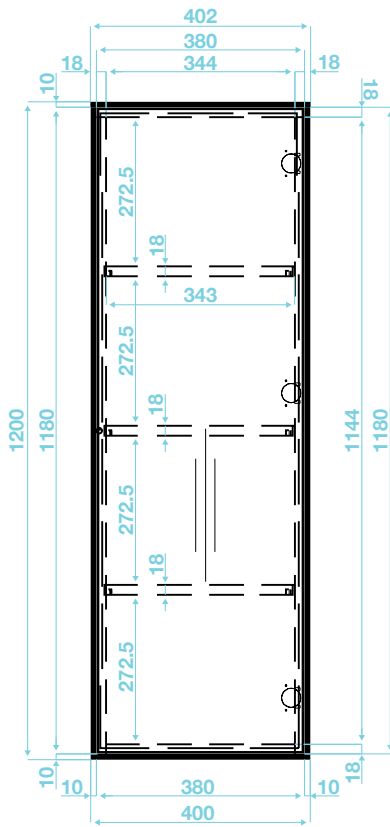

# TLA-108

Londra Vertical Storage Cabinet Woodgrain Mocha Front - 400 x 1200 x 285

tissino

T 0845 582 8000  
E info@tissino.co.uk  
W tissino.co.uk

Lyncastle Road  
Appleton Thorn  
Warrington WA4 4SN