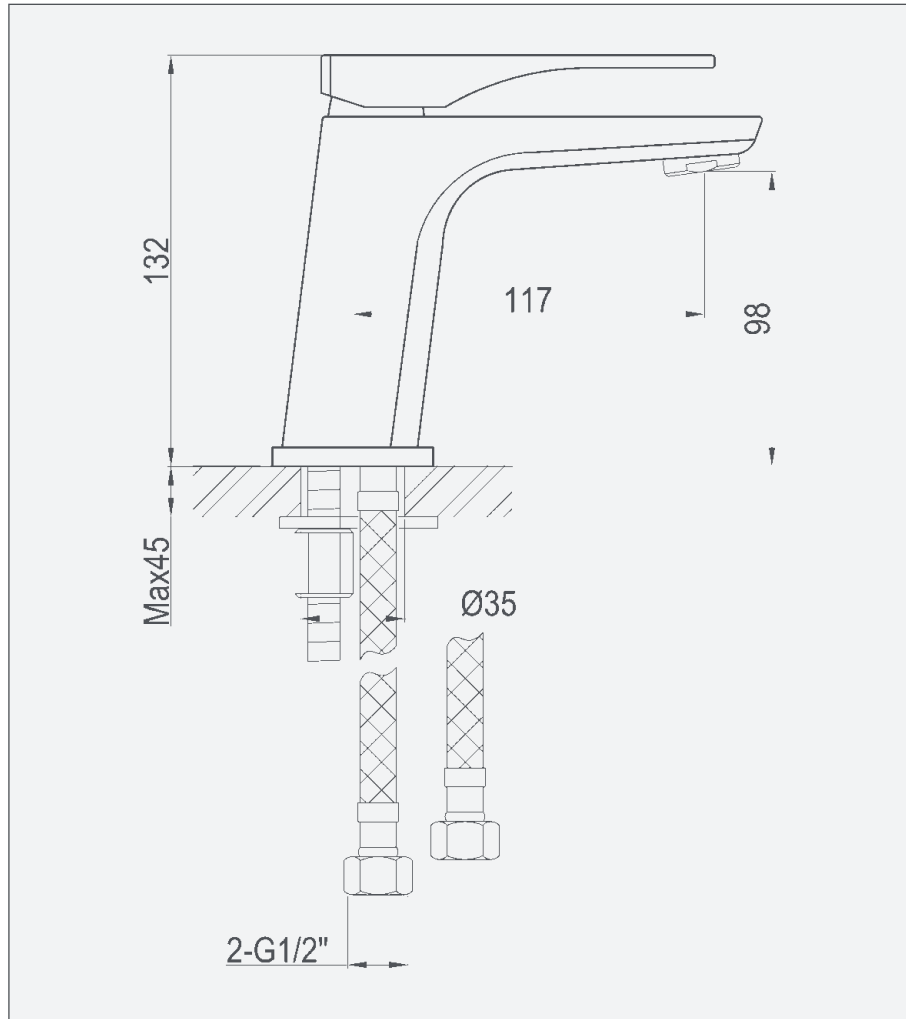

Serpen- Mini Mono

Serpen Mini Mono

Features

- Supplied with domed clicker waste and flexible tail water inlets
- Includes Neoperl aerator to ensure smooth flow
- Mounting base plate for premium finish
- 10 year warranty (2 year on cartridge)
- Descreet etching for hot and cold
- Hot and cold indicator stud supplied as standard option

Technical Details

- 1 tap hole basin mixer - chrome
- 1/2" flexible tail connections
- 10 year guarantee covering manufacturing faults

Operating Pressure	0.2 bar	0.5 bar	1 bar	2 bar
Flow Rate (L/min)	5.0	6.3	7.8	10.0