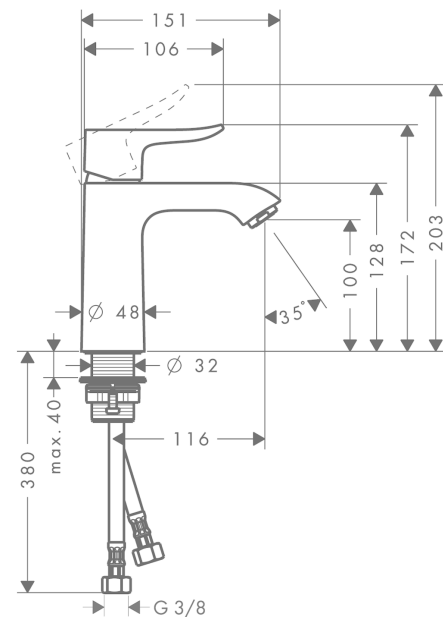

Metris

Single lever basin mixer for standard basins without waste set - 110

Surfaces: **chrome** Art. no. : **31084000**

Description

product features

- ComfortZone 110 provides space for greater freedom of movement
- spout 116 mm long
- normal spray
- flow rate 5 l/min at 3 bar
- operating pressure: min. 1 bar / max. 10 bar
- deck mounted
- ceramic cartridge
- maximum temperature can be adjusted on installation
- without waste set
- QuickClean system for easy limescale removal
- Please specify when ordering if required for low pressure.
- WRAS 1203032
- WRAS 1203032

Article Details

Price excl. VAT

£ 185.00

Technology

Certificates

Product image

Scale drawing

Metris

Single lever basin mixer for standard basins without waste set - 110

Surfaces: chrome Art. no. : 31084000

Flowchart