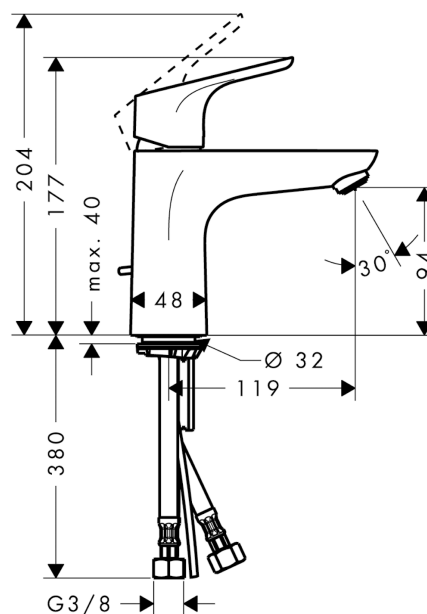

Focus

Single lever basin mixer 100 with pop-up waste set

Surfaces: **chrome** Article Number: **31607000**

Description

product features

- ComfortZone 100
- projection 119 mm
- normal spray
- flow rate: 5 l/min
- ceramic cartridge
- temperature limitation adjustable
- pop-up waste set G 1¼
- suitable for continuous flow water heaters
- connection dimension: DN15

Technology

Design awards

reddot design award

Certificates

Product image

Scale drawing

Flowchart