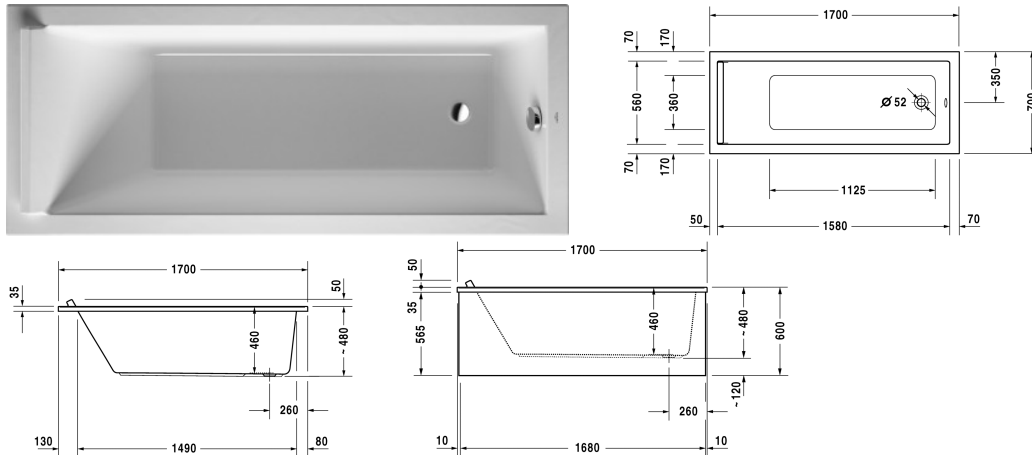

Bathtub with support feet (for standard installation) # 70034500000000

| < 1700 mm > |

Bathtub with support feet (for standard installation)	Dimension	Weight	Order number
rectangle, built-in or for panel, 5 mm sanitary acrylic			
Colors			
00 White Alpin			
Variant			
Basic model	1700 x 700 mm	29,700 kg	70034500000000
Suitable panels			
Furniture panel for corner left, for # 7X0334 (1700 x 700 mm), for # 700345 (1700 x 700 mm)	1690 x 690 mm		ST8786
Furniture panel for back-to-wall version, for # 7X0334 (1700 x 700 mm), for # 700345 (1700 x 700 mm)	1680 x 690 mm		ST8776
Furniture panel for niche, for # 7X0336 (1700 x 800 mm), for # 7X0337 (1700 x 900 mm), for # 700346 (1700 x 750 mm), for # 700347 (1700 x 800 mm), for # 7X0334 (1700 x 700 mm), for # 700345 (1700 x 700 mm), for # 7X0335 (1700 x 750 mm), for # 700348 (1700 x 900 mm)	1690 mm		ST8938
Furniture panel for corner right, for # 7X0334 (1700 x 700 mm), for # 700345 (1700 x 700 mm)	1690 x 690 mm		ST8781
Suitable setting			
LED coloured light with remote control for bathtubs, (white - 00, chrome -10)			790840
Suitable products			
Bathtub anchors for mounting and support of bathtubs and shower trays, 3 pieces,			790103
Rubber profile for noise reduction, length: 3300 mm,			790104