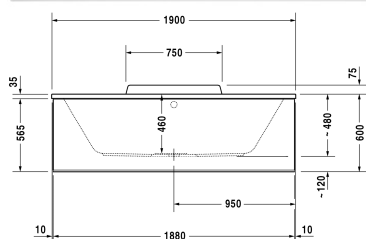

Bathtub with support feet (for standard installation) # 70030700000000

| < 1900 mm > |

Bathtub with support feet (for standard installation)	Dimension	Weight	Order number
rectangle, built-in or for panel, with two backrest slopes, 5 mm sanitary acrylic			
Colors			
00 White Alpin			
Variant			
Basic model	1900 x 900 mm	42,000 kg	70030700000000
Suitable panels			
Furniture panel for corner left, for # 700307 (1900 x 900 mm), for # 7X0299 (1900 x 900 mm)	1890 x 890 mm		DS8906
Furniture panel for corner right, for # 700307 (1900 x 900 mm), for # 7X0299 (1900 x 900 mm)	1890 x 890 mm		DS8904
Furniture panel for back-to-wall version, for # 700307 (1900 x 900 mm), for # 7X0299 (1900 x 900 mm)	1890 x 890 mm		DS8902
Furniture panel for niche, for # 700307 (1900 x 900 mm), for # 7X0299 (1900 x 900 mm)	1890 mm		DS8941
Suitable setting			
LED coloured light with remote control for bathtubs, (white - 00, chrome -10)			790840
Suitable products			
Bathtub anchors for mounting and support of bathtubs and shower trays, 3 pieces,			790103
Rubber profile for noise reduction, length: 3300 mm,			790104

**Bathtub with support feet (for standard installation) #
700307000000000**

|< 1900 mm >|

Waste and overflow Quadroval with water inlet, chrome, *, for bathtubs with central outlet, outlet diameter 52 mm, length of bowden cable 850 mm,	790294
Waste and overflow Quadroval chrome, for bathtubs with central outlet, outlet diameter 52 mm, length of bowden cable 850 mm,	790293
Waste and overflow Quadroval with base inlet, chrome, for bathtubs, **, outlet diameter 52 mm, length of bowden cable 1070 mm,	791226
Noise reduction set for acrylic bathtubs ***, Contents: noise protection bathtub anchors, bitumen pads, rubber profile # 790104,	791368

All drawings contain the necessary measurements which are subject to standard tolerances. Exact measurements, in particular for customised installation scenarios, can only be taken from the finished ceramic piece.