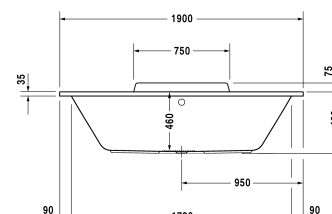

Bathtub with support feet (for standard installation) # 70030700000000

| < 1900 mm > |

Bathtub with support feet (for standard installation)	Dimension	Weight	Order number
rectangle, built-in or for panel, with two backrest slopes, 5 mm sanitary acrylic			
Colors			
00 White Alpin			
Variant			
Basic model	1900 x 900 mm	42,000 kg	70030700000000
Suitable panels			
Furniture panel for corner left, for # 700307 (1900 x 900 mm), for # 7X0299 (1900 x 900 mm)	1890 x 890 mm		DS8906
Furniture panel for corner right, for # 700307 (1900 x 900 mm), for # 7X0299 (1900 x 900 mm)	1890 x 890 mm		DS8904
Furniture panel for back-to-wall version, for # 700307 (1900 x 900 mm), for # 7X0299 (1900 x 900 mm)	1890 x 890 mm		DS8902
Furniture panel for niche, for # 700307 (1900 x 900 mm), for # 7X0299 (1900 x 900 mm)	1890 mm		DS8941
Suitable setting			
LED coloured light with remote control for bathtubs, (white - 00, chrome -10)			790840
Suitable products			
Bathtub anchors for mounting and support of bathtubs and shower trays, 3 pieces,			790103
Rubber profile for noise reduction, length: 3300 mm,			790104

**Bathtub with support feet (for standard installation) #
700307000000000**

|< 1900 mm >|

Waste and overflow Quadroval with water inlet, chrome, *, for bathtubs with central outlet, outlet diameter 52 mm, length of bowden cable 850 mm,	790294
Waste and overflow Quadroval chrome, for bathtubs with central outlet, outlet diameter 52 mm, length of bowden cable 850 mm,	790293
Waste and overflow Quadroval with base inlet, chrome, for bathtubs, **, outlet diameter 52 mm, length of bowden cable 1070 mm,	791226
Noise reduction set for acrylic bathtubs ***, Contents: noise protection bathtub anchors, bitumen pads, rubber profile # 790104,	791368

All drawings contain the necessary measurements which are subject to standard tolerances. Exact measurements, in particular for customised installation scenarios, can only be taken from the finished ceramic piece.