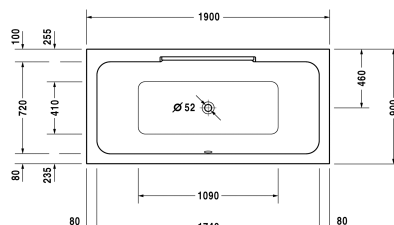

Bathtub with support feet (for standard installation) # 70030700000000

| < 1900 mm > |

Bathtub with support feet (for standard installation)	Dimension	Weight	Order number
rectangle, built-in or for panel, with two backrest slopes, 5 mm sanitary acrylic			
Colors			
00 White Alpin			
Variant			
Basic model	1900 x 900 mm	42,000 kg	70030700000000
Suitable panels			
Furniture panel for corner left, for # 700307 (1900 x 900 mm), for # 7X0299 (1900 x 900 mm)	1890 x 890 mm		DS8906
Furniture panel for corner right, for # 700307 (1900 x 900 mm), for # 7X0299 (1900 x 900 mm)	1890 x 890 mm		DS8904
Furniture panel for back-to-wall version, for # 700307 (1900 x 900 mm), for # 7X0299 (1900 x 900 mm)	1890 x 890 mm		DS8902
Furniture panel for niche, for # 700307 (1900 x 900 mm), for # 7X0299 (1900 x 900 mm)	1890 mm		DS8941
Suitable setting			
LED coloured light with remote control for bathtubs, (white - 00, chrome -10)			790840
Suitable products			
Bathtub anchors for mounting and support of bathtubs and shower trays, 3 pieces,			790103
Rubber profile for noise reduction, length: 3300 mm,			790104

**Bathtub with support feet (for standard installation) #
700307000000000**

|< 1900 mm >|

Waste and overflow Quadroval with water inlet, chrome, *, for bathtubs with central outlet, outlet diameter 52 mm, length of bowden cable 850 mm,	790294
Waste and overflow Quadroval chrome, for bathtubs with central outlet, outlet diameter 52 mm, length of bowden cable 850 mm,	790293
Waste and overflow Quadroval with base inlet, chrome, for bathtubs, **, outlet diameter 52 mm, length of bowden cable 1070 mm,	791226
Noise reduction set for acrylic bathtubs ***, Contents: noise protection bathtub anchors, bitumen pads, rubber profile # 790104,	791368

All drawings contain the necessary measurements which are subject to standard tolerances. Exact measurements, in particular for customised installation scenarios, can only be taken from the finished ceramic piece.