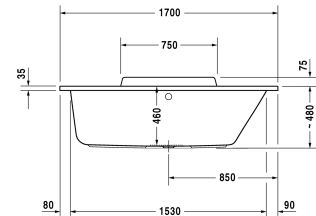

Bathtub with support feet (for standard installation) # 70030500000000

| < 1700 mm > |

| Bathtub with support feet (for standard installation) | Dimension | Weight | Order number |
|---|---------------|-----------|----------------|
| rectangle, built-in or for panel, with one backrest slope right, 5 mm sanitary acrylic | | | |
| Colors | | | |
| 00 White Alpin | | | |
| Variant | | | |
| Basic model | 1700 x 750 mm | 32,000 kg | 70030500000000 |
| Suitable panels | | | |
| Furniture panel for corner left, for # 700304 (1700 x 750 mm), for # 700305 (1700 x 750 mm), for # 7X0296 (1700 x 750 mm), for # 7X0297 (1700 x 750 mm) | 1690 x 740 mm | | DS8787 |
| Furniture panel for corner right, for # 700304 (1700 x 750 mm), for # 700305 (1700 x 750 mm), for # 7X0296 (1700 x 750 mm), for # 7X0297 (1700 x 750 mm) | 1690 x 740 mm | | DS8782 |
| Furniture panel for back-to-wall version, for # 700304 (1700 x 750 mm), for # 700305 (1700 x 750 mm), for # 7X0296 (1700 x 750 mm), for # 7X0297 (1700 x 750 mm) | 1690 x 740 mm | | DS8777 |
| Furniture panel for niche, for # 700302 (1700 x 700 mm), for # 700303 (1700 x 700 mm), for # 700304 (1700 x 750 mm), for # 700305 (1700 x 750 mm), for # 7X0294 (1700 x 700 mm), for # 7X0295 (1700 x 700 mm), for # 7X0296 (1700 x 750 mm), for # 7X0297 (1700 x 750 mm) | 1690 mm | | DS8938 |
| Suitable setting | | | |
| LED coloured light with remote control for bathtubs, (white - 00, chrome -10) | | | 790840 |
| Suitable products | | | |

All drawings contain the necessary measurements which are subject to standard tolerances. Exact measurements, in particular for customised installation scenarios, can only be taken from the finished ceramic piece.