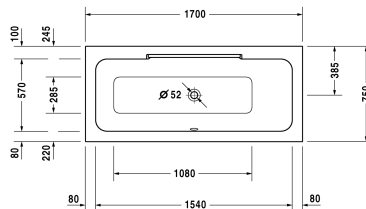

Bathtub with support feet (for standard installation) # 70030500000000

| < 1700 mm > |

| Bathtub with support feet (for standard installation) | Dimension | Weight | Order number |
|---|---------------|-----------|----------------|
| rectangle, built-in or for panel, with one backrest slope right, 5 mm sanitary acrylic | | | |
| Colors | | | |
| 00 White Alpin | | | |
| Variant | | | |
| Basic model | 1700 x 750 mm | 32,000 kg | 70030500000000 |
| Suitable panels | | | |
| Furniture panel for corner left, for # 700304 (1700 x 750 mm), for # 700305 (1700 x 750 mm), for # 7X0296 (1700 x 750 mm), for # 7X0297 (1700 x 750 mm) | 1690 x 740 mm | | DS8787 |
| Furniture panel for corner right, for # 700304 (1700 x 750 mm), for # 700305 (1700 x 750 mm), for # 7X0296 (1700 x 750 mm), for # 7X0297 (1700 x 750 mm) | 1690 x 740 mm | | DS8782 |
| Furniture panel for back-to-wall version, for # 700304 (1700 x 750 mm), for # 700305 (1700 x 750 mm), for # 7X0296 (1700 x 750 mm), for # 7X0297 (1700 x 750 mm) | 1690 x 740 mm | | DS8777 |
| Furniture panel for niche, for # 700302 (1700 x 700 mm), for # 700303 (1700 x 700 mm), for # 700304 (1700 x 750 mm), for # 700305 (1700 x 750 mm), for # 7X0294 (1700 x 700 mm), for # 7X0295 (1700 x 700 mm), for # 7X0296 (1700 x 750 mm), for # 7X0297 (1700 x 750 mm) | 1690 mm | | DS8938 |
| Suitable setting | | | |
| LED coloured light with remote control for bathtubs, (white - 00, chrome -10) | | | 790840 |
| Suitable products | | | |

All drawings contain the necessary measurements which are subject to standard tolerances. Exact measurements, in particular for customised installation scenarios, can only be taken from the finished ceramic piece.