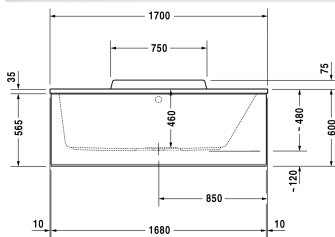

Bathtub with support feet (for standard installation) # 70030500000000

| < 1700 mm > |

| Bathtub with support feet (for standard installation) | Dimension | Weight | Order number |
|---|---------------|-----------|----------------|
| rectangle, built-in or for panel, with one backrest slope right, 5 mm sanitary acrylic | | | |
| Colors | | | |
| 00 White Alpin | | | |
| Variant | | | |
| Basic model | 1700 x 750 mm | 32,000 kg | 70030500000000 |
| Suitable panels | | | |
| Furniture panel for corner left, for # 700304 (1700 x 750 mm), for # 700305 (1700 x 750 mm), for # 7X0296 (1700 x 750 mm), for # 7X0297 (1700 x 750 mm) | 1690 x 740 mm | | DS8787 |
| Furniture panel for corner right, for # 700304 (1700 x 750 mm), for # 700305 (1700 x 750 mm), for # 7X0296 (1700 x 750 mm), for # 7X0297 (1700 x 750 mm) | 1690 x 740 mm | | DS8782 |
| Furniture panel for back-to-wall version, for # 700304 (1700 x 750 mm), for # 700305 (1700 x 750 mm), for # 7X0296 (1700 x 750 mm), for # 7X0297 (1700 x 750 mm) | 1690 x 740 mm | | DS8777 |
| Furniture panel for niche, for # 700302 (1700 x 700 mm), for # 700303 (1700 x 700 mm), for # 700304 (1700 x 750 mm), for # 700305 (1700 x 750 mm), for # 7X0294 (1700 x 700 mm), for # 7X0295 (1700 x 700 mm), for # 7X0296 (1700 x 750 mm), for # 7X0297 (1700 x 750 mm) | 1690 mm | | DS8938 |
| Suitable setting | | | |
| LED coloured light with remote control for bathtubs, (white - 00, chrome -10) | | | 790840 |
| Suitable products | | | |

All drawings contain the necessary measurements which are subject to standard tolerances. Exact measurements, in particular for customised installation scenarios, can only be taken from the finished ceramic piece.