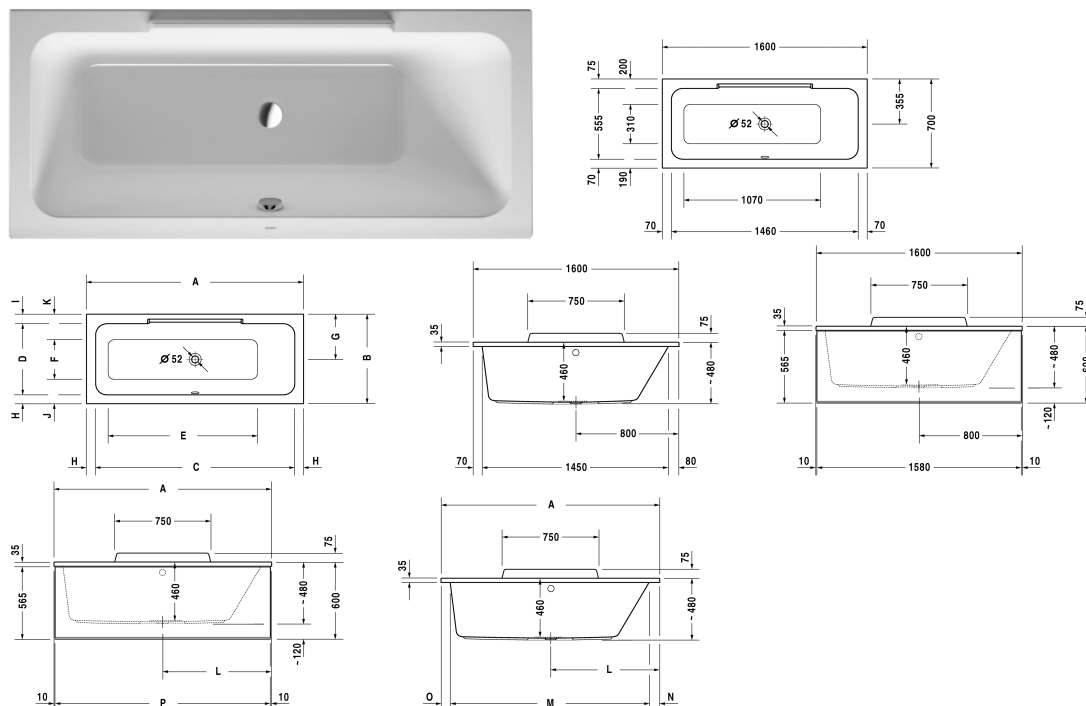

**Bathtub with support feet (for standard installation) # 70030100000000**

| < 1600 mm > |

Bathtub with support feet (for standard installation)	Dimension	Weight	Order number
rectangle, built-in or for panel, with one backrest slope right, 5 mm sanitary acrylic			
<b>Colors</b>			
00 White Alpin			
<b>Variant</b>			
Basic model	1600 x 700 mm	29,000 kg	70030100000000
<b>Suitable panels</b>			
Furniture panel for corner left, for # 700301 (1600 x 700 mm), for # 700300 (1600 x 700 mm), for # 7X0292 (1600 x 700 mm), for # 7X0293 (1600 x 700 mm)	1590 x 690 mm		DS8785
Furniture panel for corner right, for # 700301 (1600 x 700 mm), for # 700300 (1600 x 700 mm), for # 7X0292 (1600 x 700 mm), for # 7X0293 (1600 x 700 mm)	1590 x 690 mm		DS8780
Furniture panel for back-to-wall version, for # 700301 (1600 x 700 mm), for # 700300 (1600 x 700 mm), for # 7X0292 (1600 x 700 mm), for # 7X0293 (1600 x 700 mm)	1590 x 690 mm		DS8775
Furniture panel for niche, for # 700301 (1600 x 700 mm), for # 700300 (1600 x 700 mm), for # 7X0292 (1600 x 700 mm), for # 7X0293 (1600 x 700 mm)	1590 mm		DS8937
<b>Suitable setting</b>			

**Bathtub with support feet (for standard installation) #  
700301000000000**

|< 1600 mm >|

LED coloured light with remote control for bathtubs, (white - 00, chrome -10)	790840
<b>Suitable products</b>	
Bathtub anchors for mounting and support of bathtubs and shower trays, 3 pieces,	790103
Rubber profile for noise reduction, length: 3300 mm,	790104
Waste and overflow Quadroval chrome, for bathtubs with central outlet, outlet diameter 52 mm, length of bowden cable 650 mm,	790289
Waste and overflow Quadroval with water inlet, chrome, *, for bathtubs with central outlet, outlet diameter 52 mm, length of bowden cable 650 mm,	790290
Noise reduction set for acrylic bathtubs ***, Contents: noise protection bathtub anchors, bitumen pads, rubber profile # 790104,	791368