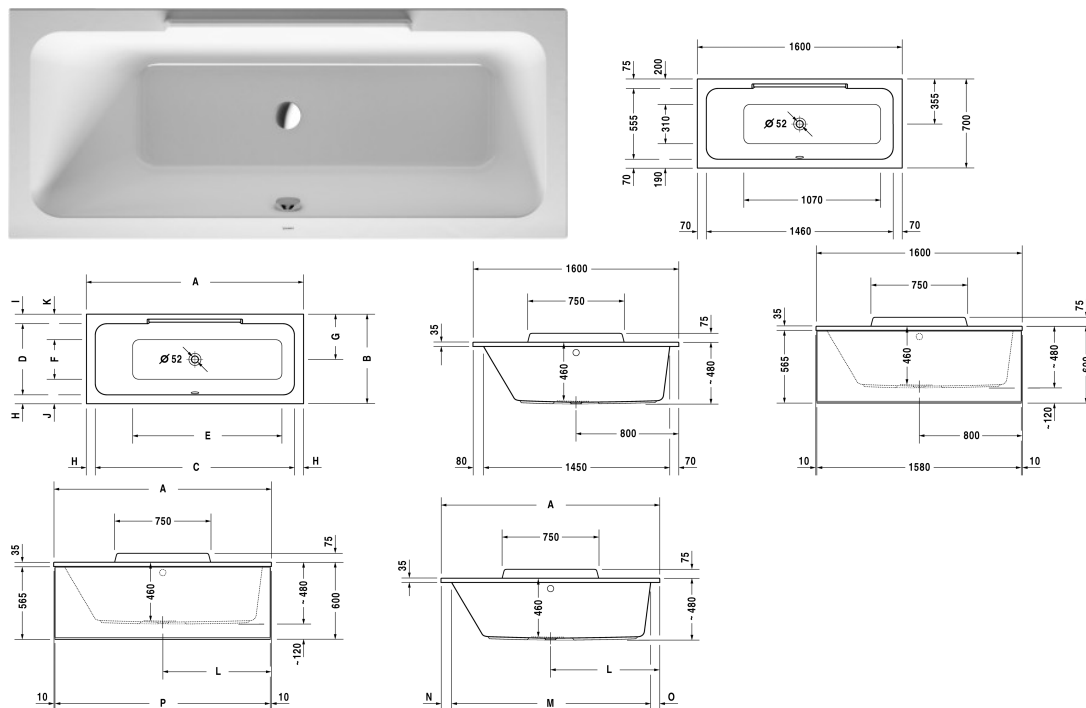

**Bathtub with support feet (for standard installation) # 70030000000000**

| < 1600 mm > |

Bathtub with support feet (for standard installation)	Dimension	Weight	Order number
rectangle, built-in or for panel, with one backrest slope left, 5 mm sanitary acrylic			
<b>Colors</b>			
00 White Alpin			
<b>Variant</b>			
Basic model	1600 x 700 mm	29,000 kg	70030000000000
<b>Suitable panels</b>			
Furniture panel for corner left, for # 700301 (1600 x 700 mm), for # 700300 (1600 x 700 mm), for # 7X0292 (1600 x 700 mm), for # 7X0293 (1600 x 700 mm)	1590 x 690 mm		DS8785
Furniture panel for corner right, for # 700301 (1600 x 700 mm), for # 700300 (1600 x 700 mm), for # 7X0292 (1600 x 700 mm), for # 7X0293 (1600 x 700 mm)	1590 x 690 mm		DS8780
Furniture panel for back-to-wall version, for # 700301 (1600 x 700 mm), for # 700300 (1600 x 700 mm), for # 7X0292 (1600 x 700 mm), for # 7X0293 (1600 x 700 mm)	1590 x 690 mm		DS8775
Furniture panel for niche, for # 700301 (1600 x 700 mm), for # 700300 (1600 x 700 mm), for # 7X0292 (1600 x 700 mm), for # 7X0293 (1600 x 700 mm)	1590 mm		DS8937
<b>Suitable setting</b>			

**Bathtub with support feet (for standard installation) #  
700300000000000**

|< 1600 mm >|

LED coloured light with remote control for bathtubs, (white - 00, chrome -10)	790840
<b>Suitable products</b>	
Bathtub anchors for mounting and support of bathtubs and shower trays, 3 pieces,	790103
Rubber profile for noise reduction, length: 3300 mm,	790104
Waste and overflow Quadroval chrome, for bathtubs with central outlet, outlet diameter 52 mm, length of bowden cable 650 mm,	790289
Waste and overflow Quadroval with water inlet, chrome, *, for bathtubs with central outlet, outlet diameter 52 mm, length of bowden cable 650 mm,	790290
Noise reduction set for acrylic bathtubs ***, Contents: noise protection bathtub anchors, bitumen pads, rubber profile # 790104,	791368