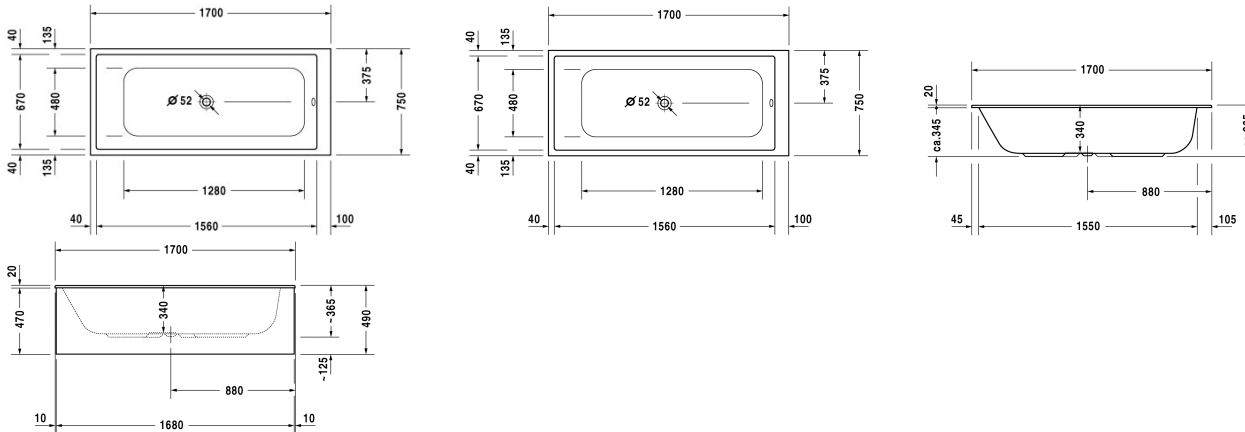

Bathtub with support feet (for standard installation) # 700235000000000

| < 1700 mm > |

| Bathtub with support feet (for standard installation) | Dimension | Weight | Order number |
|--|---------------|-----------|-----------------|
| rectangle, built-in or for panel, 5 mm sanitary acrylic | | | |
| Colors | | | |
| 00 White Alpin | | | |
| Variant | | | |
| Basic model | 1700 x 750 mm | 26,000 kg | 700235000000000 |
| Suitable panels | | | |
| Furniture panel for corner left, for # 700235 (1700 x 750 mm) **, for # 700231 (1700 x 750 mm) ** | 1690 x 740 mm | | DS8947 |
| Furniture panel for corner right, for # 700235 (1700 x 750 mm) **, for # 700231 (1700 x 750 mm) ** | 1690 x 740 mm | | DS8946 |
| Furniture panel for back-to-wall version, for # 700235 (1700 x 750 mm) **, for # 700231 (1700 x 750 mm) ** | 1690 x 740 mm | | DS8948 |
| Furniture panel for niche, for # 700235 (1700 x 750 mm) **, for # 700231 (1700 x 750 mm) ** | 1690 mm | | DS8949 |
| Suitable setting | | | |
| LED coloured light with remote control for bathtubs, (white - 00, chrome -10) | | | 790840 |
| Suitable products | | | |
| Bathtub anchors for mounting and support of bathtubs and shower trays, 3 pieces, | | | 790103 |
| Rubber profile for noise reduction, length: 3300 mm, | | | 790104 |
| Tub cover, 2 pcs. 750 x 425 mm, for 2nd floor # 700075, 700080, Darling New # 700242, 700243, Daro # 700027, D-Code # 700099, 700100, DuraStyle # 700231, Happy D.2 # 700312, 700313, Vero # 700133, 700134, | | | 791824 |