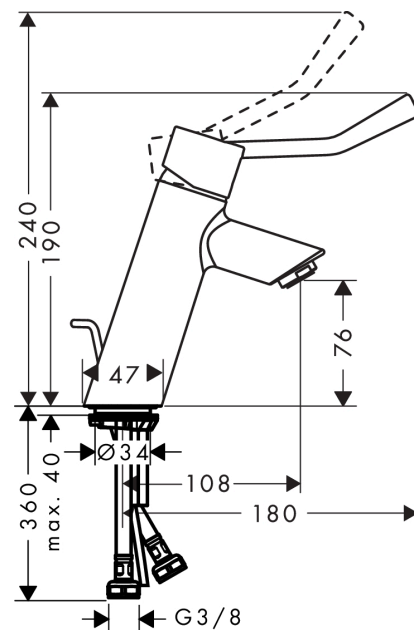

Talis

Single lever basin mixer 80 with extra long handle and pop-up waste

Surfaces: **chrome** Art. no. : **32035000**

Description

product features

- Consists of: waste set
- ComfortZone 80 provides space for greater freedom of movement
- larger print for greater clarity
- With extra long handle
- free-standing installation
- spout 108 mm long
- laminar spray
- Flow rate (at 3 bar): 5 l/min
- Min. operating pressure: 1 bar
- Max. operating pressure: 10 bar
- ceramic cartridge
- pop-up waste set 1 1/4"
- Material waste set: metal
- please specify when ordering if required for low pressure
- WRAS 1711020

Article Details

Price excl. VAT

£ 195.83

Technology

Certificates

kiwa

Product image

Scale drawing

Talis

Single lever basin mixer 80 with extra long handle and pop-up waste

Surfaces: **chrome** Art. no. : **32035000**

Flowchart