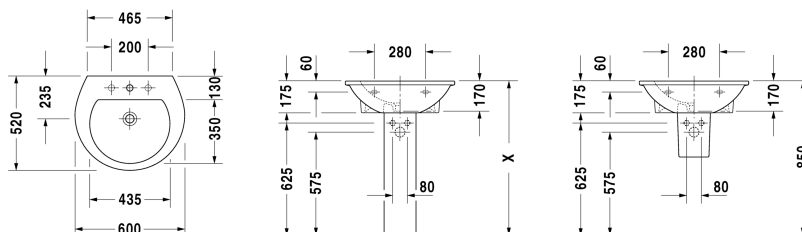

Washbasin # 2621600000 / 2621600030

| < 600 mm > |

| Washbasin | Dimension | Weight | Order number |
|--|--------------|-----------|--------------|
| with overflow, with tap platform, 600 mm | | | |
| Colors | | | |
| 00 White Alpin | | | |
| Variant | | | |
| ● | 600 x 520 mm | 18,000 kg | 2621600000 |
| ●●● | 600 x 520 mm | 18,000 kg | 2621600030 |
| Sanitary ceramics with the special WonderGliss surface finish will remain clean and attractive-looking for a long time to come. When ordering WonderGliss please add a "1" as eleventh digit to the model number. | | | |
| Accessory | | | |
| Pedestal for # 262165, 262160, 262155 | 175 x 220 mm | 17,000 kg | 085824 |
| Semi pedestal for # 262165, 262160, 262155 | 180 x 300 mm | 6,400 kg | 085825 |
| Suitable products | | | |
| Pedestal for # 262165, 262160, 262155, 175 x 220 mm | 175 x 220 mm | | 085824 |
| Semi pedestal for # 262165, 262160, 262155, 180 x 300 mm | 180 x 300 mm | | 085825 |

All drawings contain the necessary measurements which are subject to standard tolerances. Exact measurements, in particular for customised installation scenarios, can only be taken from the finished ceramic piece.