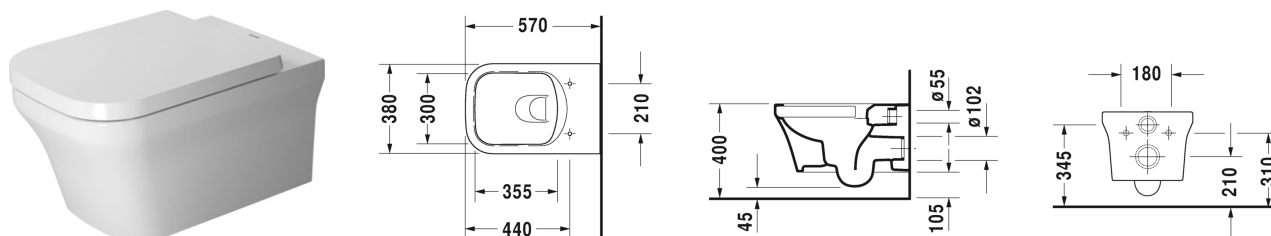

Toilet wall mounted Duravit Rimless® # 2561090000

| < 380 mm > |

Toilet wall mounted Duravit Rimless®	Dimension	Weight	Order number
rimless, washdown model, Durafix included, EWL class 1			
Colors			
00 White Alpin 20 HygieneGlaze (an antibacterial ceramic glaze that provides almost indefinite effectiveness)			
Variant			
◆ 4,5 litre flush	380 x 570 mm	24,500 kg	2561090000
Sanitary ceramics with the special WonderGliss surface finish will remain clean and attractive-looking for a long time to come. When ordering WonderGliss please add a "1" as eleventh digit to the model number.			
Accessory			
Fixing for wall mounted bidet and wall mounted toilet	Ø 12 x 180 mm	0,200 kg	006500
Noise reduction gasket for wall mounted toilet		0,300 kg	005064
Suitable products			
Toilet seat and cover hinges stainless steel, without automatic closure,			002031
Toilet seat and cover removable, hinges stainless steel, with automatic closure,			002039

All drawings contain the necessary measurements which are subject to standard tolerances. Exact measurements, in particular for customised installation scenarios, can only be taken from the finished ceramic piece.