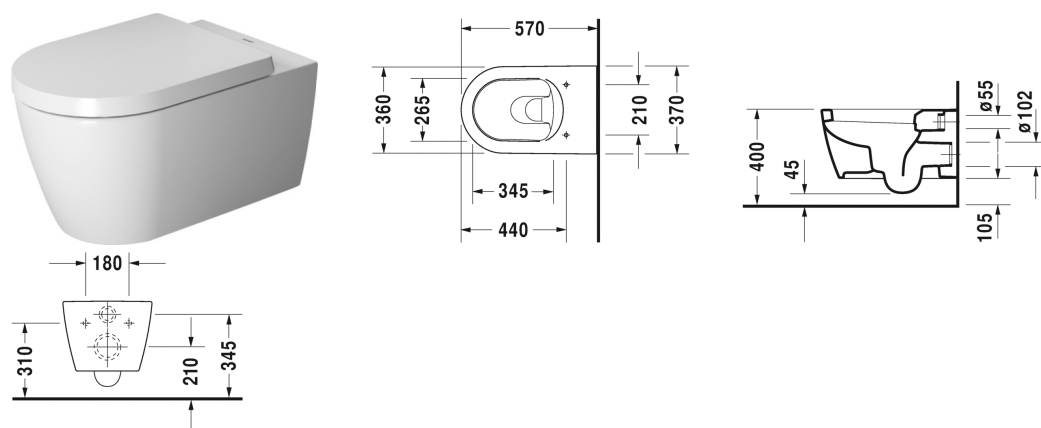

Toilet wall mounted # 2528090000

| < 370 mm > |

Toilet wall mounted	Dimension	Weight	Order number
washdown model, Durafix included, EWL class 1, 4,5 litre flush			
Colors			
00 White Alpin 20 HygieneGlaze (an antibacterial ceramic glaze that provides almost indefinite effectiveness)			
Variant			
◆	370 x 570 mm	26,000 kg	2528090000
Sanitary ceramics with the special WonderGliss surface finish will remain clean and attractive-looking for a long time to come. When ordering WonderGliss please add a "1" as eleventh digit to the model number.			
Accessory			
Fixing for wall mounted bidet and wall mounted toilet	Ø 12 x 180 mm	0,200 kg	006500
Noise reduction gasket for wall mounted toilet		0,300 kg	005064
Suitable products			
Toilet seat and cover hinges stainless steel, without automatic closure,			002001
Toilet seat and cover removable, hinges stainless steel, with automatic closure,			002009

All drawings contain the necessary measurements which are subject to standard tolerances. Exact measurements, in particular for customised installation scenarios, can only be taken from the finished ceramic piece.