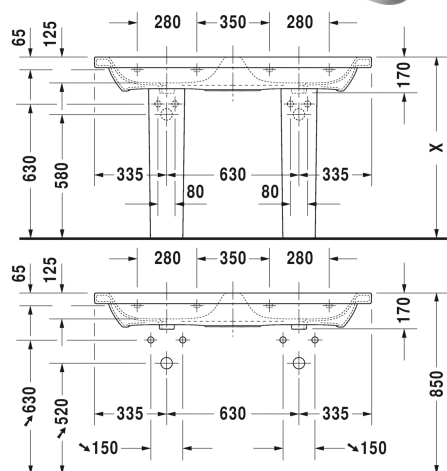

**Double washbasin, double furniture washbasin # 2338130000 / 2338130030**

|< 1300 mm >|

Double washbasin, double furniture washbasin	Dimension	Weight	Order number
with overflow, with tap platform, 1300 mm			
<b>Colors</b>			
00 White Alpin			
<b>Variant</b>			
●	1300 x 480 mm	33,000 kg	2338130000
●●●	1300 x 480 mm	33,000 kg	2338130030
<b>Accessory</b>			
Pedestal for # 231955, 231960, 231965, 232012, 232010, 232080, 232065, 232610, 232680, 232510, 232580, 233813		12,100 kg	085829
Semi pedestal for # 231955, 231960, 231965, 232012, 232010, 232080, 232065, 232610, 232680, 232510, 232580, 233813		7,100 kg	085830
Siphon for washbasin with outlet pipe 300 mm	1 1/4" mm	0,600 kg	005026
<b>Suitable products</b>			
Semi pedestal for # 231955, 231960, 231965, 232012, 232010, 232080, 232065, 232610, 232680, 232510, 232580, 233813,			085830

**Double washbasin, double furniture washbasin # 2338130000 / 2338130030**

|< 1300 mm >|

Pedestal for # 231955, 231960, 231965, 232012, 232010, 232080, 232065, 232610, 232680, 232510, 232580, 233813,		085829
Vanity unit wall-mounted 1 pull-out compartment, pull-out compartment including cut-out for siphon and siphon cover, for DuraStyle # 233813, 1230 x 448 mm	1230 x 448 mm	DS6398
Vanity unit wall-mounted 2 drawers, upper drawer including cut-out for siphon and siphon cover, for DuraStyle # 233813, 1230 x 448 mm	1230 x 448 mm	DS6498

*All drawings contain the necessary measurements which are subject to standard tolerances. Exact measurements, in particular for customised installation scenarios, can only be taken from the finished ceramic piece.*