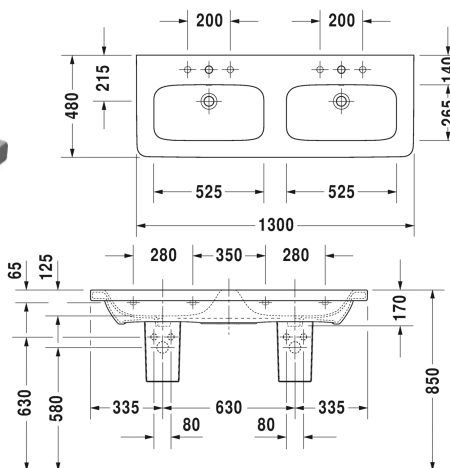

**Double washbasin, double furniture washbasin # 2338130000 / 2338130030**

|< 1300 mm >|

Double washbasin, double furniture washbasin	Dimension	Weight	Order number
with overflow, with tap platform, 1300 mm			
<b>Colors</b>			
00 White Alpin			
<b>Variant</b>			
●	1300 x 480 mm	33,000 kg	2338130000
●●●	1300 x 480 mm	33,000 kg	2338130030
<b>Accessory</b>			
Pedestal for # 231955, 231960, 231965, 232012, 232010, 232080, 232065, 232610, 232680, 232510, 232580, 233813		12,100 kg	085829
Semi pedestal for # 231955, 231960, 231965, 232012, 232010, 232080, 232065, 232610, 232680, 232510, 232580, 233813		7,100 kg	085830
Siphon for washbasin with outlet pipe 300 mm	1 1/4" mm	0,600 kg	005026
<b>Suitable products</b>			
Semi pedestal for # 231955, 231960, 231965, 232012, 232010, 232080, 232065, 232610, 232680, 232510, 232580, 233813,			085830

**Double washbasin, double furniture washbasin # 2338130000 / 2338130030**

|< 1300 mm >|

Pedestal for # 231955, 231960, 231965, 232012, 232010, 232080, 232065, 232610, 232680, 232510, 232580, 233813,		085829
Vanity unit wall-mounted 1 pull-out compartment, pull-out compartment including cut-out for siphon and siphon cover, for DuraStyle # 233813, 1230 x 448 mm	1230 x 448 mm	DS6398
Vanity unit wall-mounted 2 drawers, upper drawer including cut-out for siphon and siphon cover, for DuraStyle # 233813, 1230 x 448 mm	1230 x 448 mm	DS6498

*All drawings contain the necessary measurements which are subject to standard tolerances. Exact measurements, in particular for customised installation scenarios, can only be taken from the finished ceramic piece.*