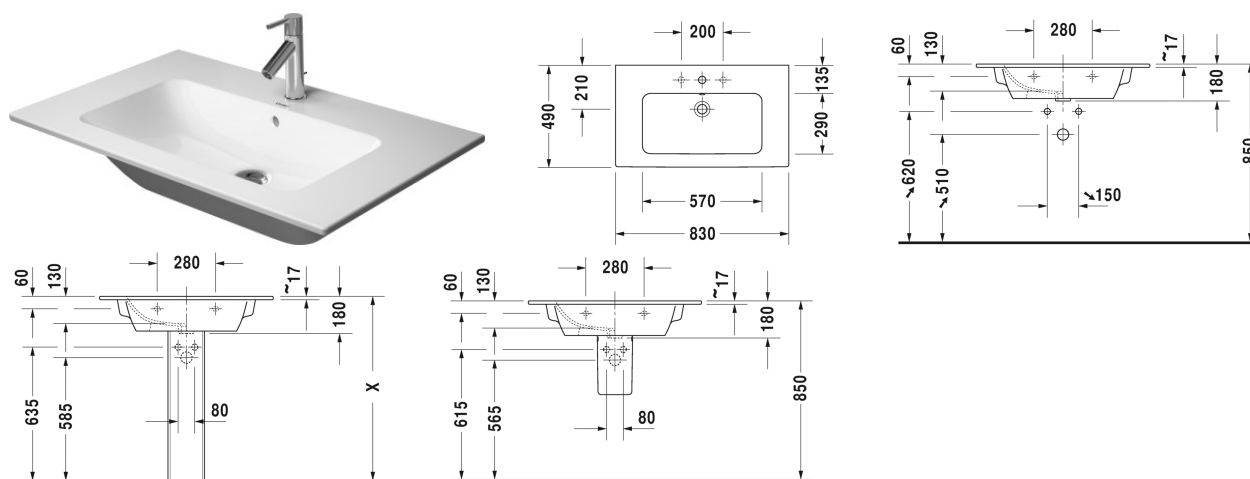

Washbasin, furniture washbasin # 2336830000 / 2336830030

| < 830 mm > |

Washbasin, furniture washbasin	Dimension	Weight	Order number
with overflow, with tap platform, 830 mm			
Colors			
00 White Alpin			
Variant			
●	830 x 490 mm	21,200 kg	2336830000
●●●	830 x 490 mm	21,200 kg	2336830030
Sanitary ceramics with the special WonderGliss surface finish will remain clean and attractive-looking for a long time to come. When ordering WonderGliss please add a "1" as eleventh digit to the model number.			
Accessory			
Space saving waste	1 1/4" mm	0,400 kg	005073
Suitable products			
Vanity unit wall-mounted 1 pull-out compartment, for ME by Starck # 233683, 820 x 481 mm	820 x 481 mm		LC6141
Vanity unit wall-mounted 2 drawers, upper drawer including cut-out for siphon and siphon cover, for ME by Starck # 233683, 820 x 481 mm	820 x 481 mm		LC6241
Vanity unit floor-standing 2 pull-out compartments, upper pull-out compartment including cut-out for siphon and siphon cover, for ME by Starck # 233683, 820 x 481 mm	820 x 481 mm		LC6626

Washbasin, furniture washbasin # 2336830000 / 2336830030

|< 830 mm >|

Vanity unit floor-standing 2 pull-out compartments, upper pull-out compartment including cut-out for siphon and siphon cover, Plinth panel with integrated plinth leg (adjustable), for ME by Starck # 233683, 820 x 481 mm

820 x 481 mm

LC6681

All drawings contain the necessary measurements which are subject to standard tolerances. Exact measurements, in particular for customised installation scenarios, can only be taken from the finished ceramic piece.