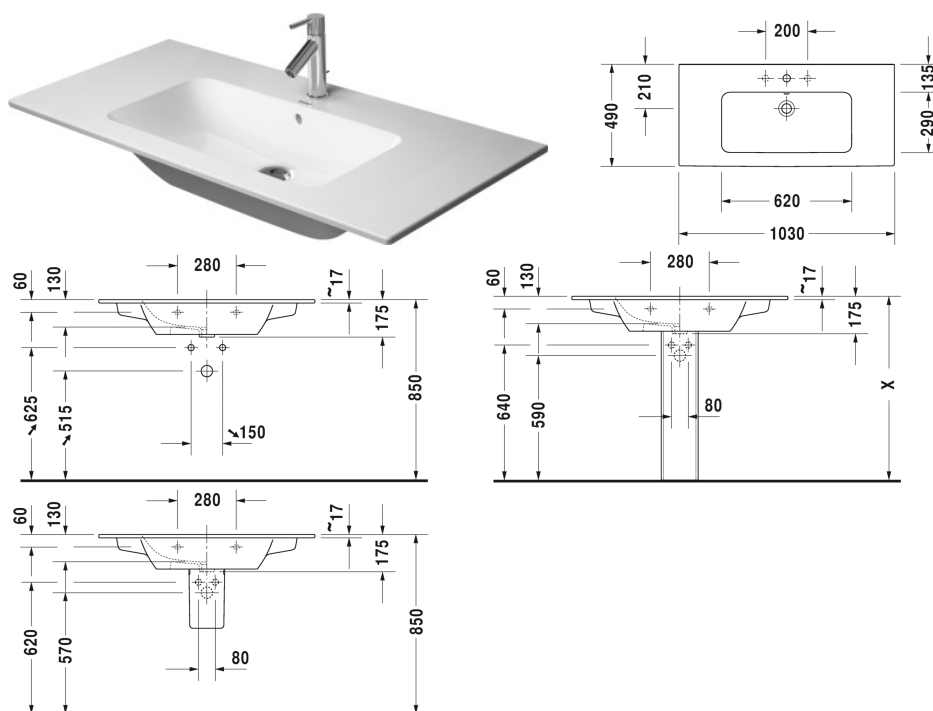

Washbasin, furniture washbasin # 2336100000 / 2336100030

|< 1030 mm >|

Washbasin, furniture washbasin	Dimension	Weight	Order number
with overflow, with tap platform, 1030 mm			
Colors			
00 White Alpin			
Variant			
●	1030 x 490 mm	26,000 kg	2336100000
● ● ●	1030 x 490 mm	26,000 kg	2336100030
Sanitary ceramics with the special WonderGliss surface finish will remain clean and attractive-looking for a long time to come. When ordering WonderGliss please add a "1" as eleventh digit to the model number.			
Accessory			
Space saving waste	1 1/4" mm	0,400 kg	005073
Suitable products			
Vanity unit wall-mounted 1 pull-out compartment, for ME by Starck # 233610, 1020 x 481 mm	1020 x 481 mm		LC6142

Washbasin, furniture washbasin # 2336100000 / 2336100030

|< 1030 mm >|

Vanity unit wall-mounted 2 drawers, upper drawer including cut-out for siphon and siphon cover, for ME by Starck # 233610, 1020 x 481 mm	1020 x 481 mm	LC6242
Vanity unit floor-standing 2 pull-out compartments, upper pull-out compartment including cut-out for siphon and siphon cover, for ME by Starck # 233610, 1020 x 481 mm	1020 x 481 mm	LC6627
Vanity unit floor-standing 2 pull-out compartments, upper pull-out compartment including cut-out for siphon and siphon cover, Plinth panel with integrated plinth leg (adjustable), for ME by Starck # 233610, 1020 x 481 mm	1020 x 481 mm	LC6682

All drawings contain the necessary measurements which are subject to standard tolerances. Exact measurements, in particular for customised installation scenarios, can only be taken from the finished ceramic piece.