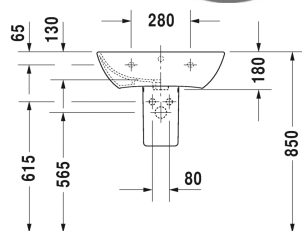

Washbasin # 2335600000 / 2335600030

| < 600 mm > |

Washbasin	Dimension	Weight	Order number
with overflow, with tap platform, 600 mm			
<b>Colors</b>			
00 White Alpin			
<b>Variant</b>			
●	600 x 460 mm	17,100 kg	2335600000
● ● ●	600 x 460 mm	17,100 kg	2335600030
Sanitary ceramics with the special WonderGliss surface finish will remain clean and attractive-looking for a long time to come. When ordering WonderGliss please add a "1" as eleventh digit to the model number.			
<b>Accessory</b>			
Pedestal for # 233565, 233560, 233555, 233613, 233612, 233610, 233683, 233663	175 x 210 mm	15,400 kg	085839
Semi pedestal for # 233565, 233560, 233555, 233613, 233612, 233610, 233683, 233663	170 x 300 mm	7,000 kg	085840
<b>Suitable products</b>			
Pedestal for # 233565, 233560, 233555, 233613, 233612, 233610, 233683, 233663, 175 x 210 mm	175 x 210 mm		085839
Semi pedestal for # 233565, 233560, 233555, 233613, 233612, 233610, 233683, 233663, 170 x 300 mm	170 x 300 mm		085840

All drawings contain the necessary measurements which are subject to standard tolerances. Exact measurements, in particular for customised installation scenarios, can only be taken from the finished ceramic piece.