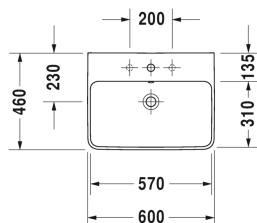

Washbasin # 2335600000 / 2335600030

| < 600 mm > |

Washbasin	Dimension	Weight	Order number
with overflow, with tap platform, 600 mm			
<b>Colors</b>			
00 White Alpin			
<b>Variant</b>			
●	600 x 460 mm	17,100 kg	2335600000
● ● ●	600 x 460 mm	17,100 kg	2335600030
Sanitary ceramics with the special WonderGliss surface finish will remain clean and attractive-looking for a long time to come. When ordering WonderGliss please add a "1" as eleventh digit to the model number.			
<b>Accessory</b>			
Pedestal for # 233565, 233560, 233555, 233613, 233612, 233610, 233683, 233663	175 x 210 mm	15,400 kg	085839
Semi pedestal for # 233565, 233560, 233555, 233613, 233612, 233610, 233683, 233663	170 x 300 mm	7,000 kg	085840
<b>Suitable products</b>			
Pedestal for # 233565, 233560, 233555, 233613, 233612, 233610, 233683, 233663, 175 x 210 mm	175 x 210 mm		085839
Semi pedestal for # 233565, 233560, 233555, 233613, 233612, 233610, 233683, 233663, 170 x 300 mm	170 x 300 mm		085840

All drawings contain the necessary measurements which are subject to standard tolerances. Exact measurements, in particular for customised installation scenarios, can only be taken from the finished ceramic piece.