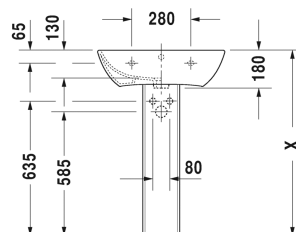

Washbasin # 2335600000 / 2335600030

| < 600 mm > |

Washbasin	Dimension	Weight	Order number
with overflow, with tap platform, 600 mm			
<b>Colors</b>			
00 White Alpin			
<b>Variant</b>			
●	600 x 460 mm	17,100 kg	2335600000
● ● ●	600 x 460 mm	17,100 kg	2335600030
Sanitary ceramics with the special WonderGliss surface finish will remain clean and attractive-looking for a long time to come. When ordering WonderGliss please add a "1" as eleventh digit to the model number.			
<b>Accessory</b>			
Pedestal for # 233565, 233560, 233555, 233613, 233612, 233610, 233683, 233663	175 x 210 mm	15,400 kg	085839
Semi pedestal for # 233565, 233560, 233555, 233613, 233612, 233610, 233683, 233663	170 x 300 mm	7,000 kg	085840
<b>Suitable products</b>			
Pedestal for # 233565, 233560, 233555, 233613, 233612, 233610, 233683, 233663, 175 x 210 mm	175 x 210 mm		085839
Semi pedestal for # 233565, 233560, 233555, 233613, 233612, 233610, 233683, 233663, 170 x 300 mm	170 x 300 mm		085840

All drawings contain the necessary measurements which are subject to standard tolerances. Exact measurements, in particular for customised installation scenarios, can only be taken from the finished ceramic piece.