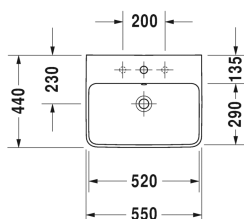

Washbasin # 2335550000 / 2335550030

| < 550 mm > |

| Washbasin | Dimension | Weight | Order number |
|----------------------------------------------------------------------------------------------------------------------------------------------------------------------------------------------------------------------|--------------|-----------|--------------|
| with overflow, with tap platform, 550 mm | | | |
| Colors | | | |
| 00 White Alpin | | | |
| Variant | | | |
| ● | 550 x 440 mm | 15,500 kg | 2335550000 |
| ● ● ● | 550 x 440 mm | 15,500 kg | 2335550030 |
| Sanitary ceramics with the special WonderGliss surface finish will remain clean and attractive-looking for a long time to come. When ordering WonderGliss please add a "1" as eleventh digit to the model number. | | | |
| Accessory | | | |
| Pedestal for # 233565, 233560, 233555, 233613, 233612, 233610, 233683, 233663 | 175 x 210 mm | 15,400 kg | 085839 |
| Semi pedestal for # 233565, 233560, 233555, 233613, 233612, 233610, 233683, 233663 | 170 x 300 mm | 7,000 kg | 085840 |
| Suitable products | | | |
| Pedestal for # 233565, 233560, 233555, 233613, 233612, 233610, 233683, 233663, 175 x 210 mm | 175 x 210 mm | | 085839 |
| Semi pedestal for # 233565, 233560, 233555, 233613, 233612, 233610, 233683, 233663, 170 x 300 mm | 170 x 300 mm | | 085840 |

All drawings contain the necessary measurements which are subject to standard tolerances. Exact measurements, in particular for customised installation scenarios, can only be taken from the finished ceramic piece.