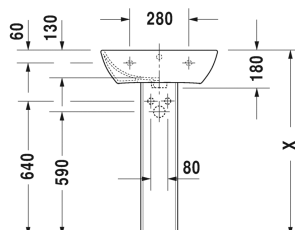

Washbasin # 2335550000 / 2335550030

| < 550 mm > |

| Washbasin | Dimension | Weight | Order number |
|----------------------------------------------------------------------------------------------------------------------------------------------------------------------------------------------------------------------|--------------|-----------|--------------|
| with overflow, with tap platform, 550 mm | | | |
| Colors | | | |
| 00 White Alpin | | | |
| Variant | | | |
| ● | 550 x 440 mm | 15,500 kg | 2335550000 |
| ● ● ● | 550 x 440 mm | 15,500 kg | 2335550030 |
| Sanitary ceramics with the special WonderGliss surface finish will remain clean and attractive-looking for a long time to come. When ordering WonderGliss please add a "1" as eleventh digit to the model number. | | | |
| Accessory | | | |
| Pedestal for # 233565, 233560, 233555, 233613, 233612, 233610, 233683, 233663 | 175 x 210 mm | 15,400 kg | 085839 |
| Semi pedestal for # 233565, 233560, 233555, 233613, 233612, 233610, 233683, 233663 | 170 x 300 mm | 7,000 kg | 085840 |
| Suitable products | | | |
| Pedestal for # 233565, 233560, 233555, 233613, 233612, 233610, 233683, 233663, 175 x 210 mm | 175 x 210 mm | | 085839 |
| Semi pedestal for # 233565, 233560, 233555, 233613, 233612, 233610, 233683, 233663, 170 x 300 mm | 170 x 300 mm | | 085840 |

All drawings contain the necessary measurements which are subject to standard tolerances. Exact measurements, in particular for customised installation scenarios, can only be taken from the finished ceramic piece.