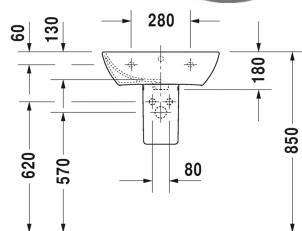

Washbasin # 2335550000 / 2335550030

| < 550 mm > |

| Washbasin | Dimension | Weight | Order number |
|----------------------------------------------------------------------------------------------------------------------------------------------------------------------------------------------------------------------|--------------|-----------|--------------|
| with overflow, with tap platform, 550 mm | | | |
| Colors | | | |
| 00 White Alpin | | | |
| Variant | | | |
| ● | 550 x 440 mm | 15,500 kg | 2335550000 |
| ● ● ● | 550 x 440 mm | 15,500 kg | 2335550030 |
| Sanitary ceramics with the special WonderGliss surface finish will remain clean and attractive-looking for a long time to come. When ordering WonderGliss please add a "1" as eleventh digit to the model number. | | | |
| Accessory | | | |
| Pedestal for # 233565, 233560, 233555, 233613, 233612, 233610, 233683, 233663 | 175 x 210 mm | 15,400 kg | 085839 |
| Semi pedestal for # 233565, 233560, 233555, 233613, 233612, 233610, 233683, 233663 | 170 x 300 mm | 7,000 kg | 085840 |
| Suitable products | | | |
| Pedestal for # 233565, 233560, 233555, 233613, 233612, 233610, 233683, 233663, 175 x 210 mm | 175 x 210 mm | | 085839 |
| Semi pedestal for # 233565, 233560, 233555, 233613, 233612, 233610, 233683, 233663, 170 x 300 mm | 170 x 300 mm | | 085840 |

All drawings contain the necessary measurements which are subject to standard tolerances. Exact measurements, in particular for customised installation scenarios, can only be taken from the finished ceramic piece.