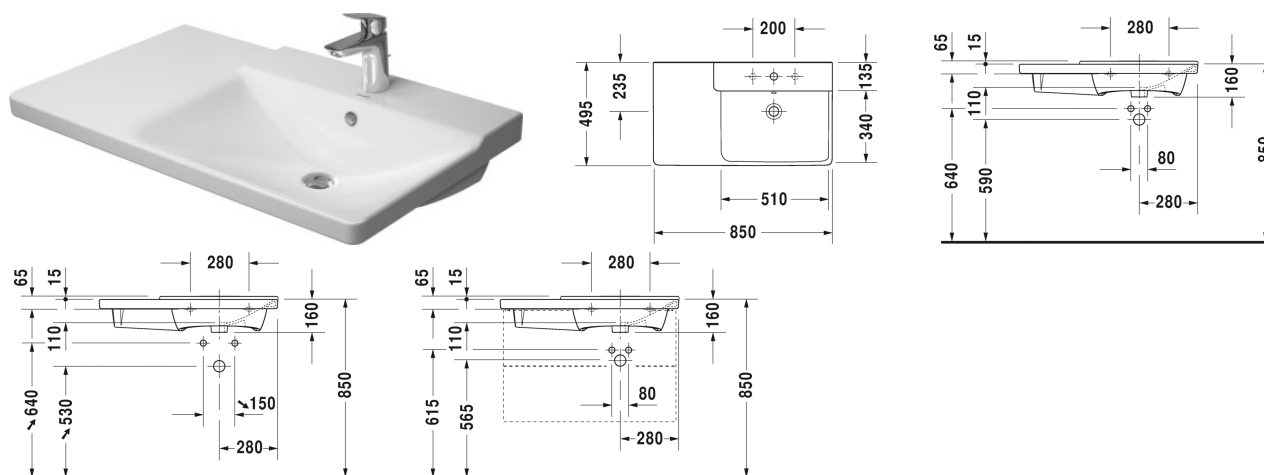

Furniture washbasin asymmetric # 2334850000 / 2334850030

| < 850 mm > |

Furniture washbasin asymmetric	Dimension	Weight	Order number
with overflow, with tap platform, overflow clip chrome included, 850 mm			
Colors			
00 White Alpin			
Variant			
●	850 x 495 mm	25,400 kg	2334850000
● ● ●	850 x 495 mm	25,400 kg	2334850030
Sanitary ceramics with the special WonderGliss surface finish will remain clean and attractive-looking for a long time to come. When ordering WonderGliss please add a "1" as eleventh digit to the model number.			
Accessory			
Space saving waste	1 1/4" mm	0,400 kg	005073
Suitable products			
Vanity unit wall-mounted 1 pull-out compartment, for P3 Comforts # 233285, 233385, 233485, 820 x 481 mm	820 x 481 mm		LC6147
Vanity unit wall-mounted 2 drawers, upper drawer including cut-out for siphon and siphon cover, for P3 Comforts # 233485 basin right, 820 x 481 mm	820 x 481 mm		LC6249
Vanity unit floor-standing 2 pull-out compartments, for P3 Comforts # 233285, 233385, 233485, 820 x 481 mm	820 x 481 mm		LC6601
Vanity unit floor-standing 2 pull-out compartments, Plinth panel with integrated plinth leg (adjustable), for P3 Comforts # 233285, 233385, 233485, 820 x 481 mm	820 x 481 mm		LC6613

Furniture washbasin asymmetric # 2334850000 / 2334850030

|< 850 mm >|

All drawings contain the necessary measurements which are subject to standard tolerances. Exact measurements, in particular for customised installation scenarios, can only be taken from the finished ceramic piece.