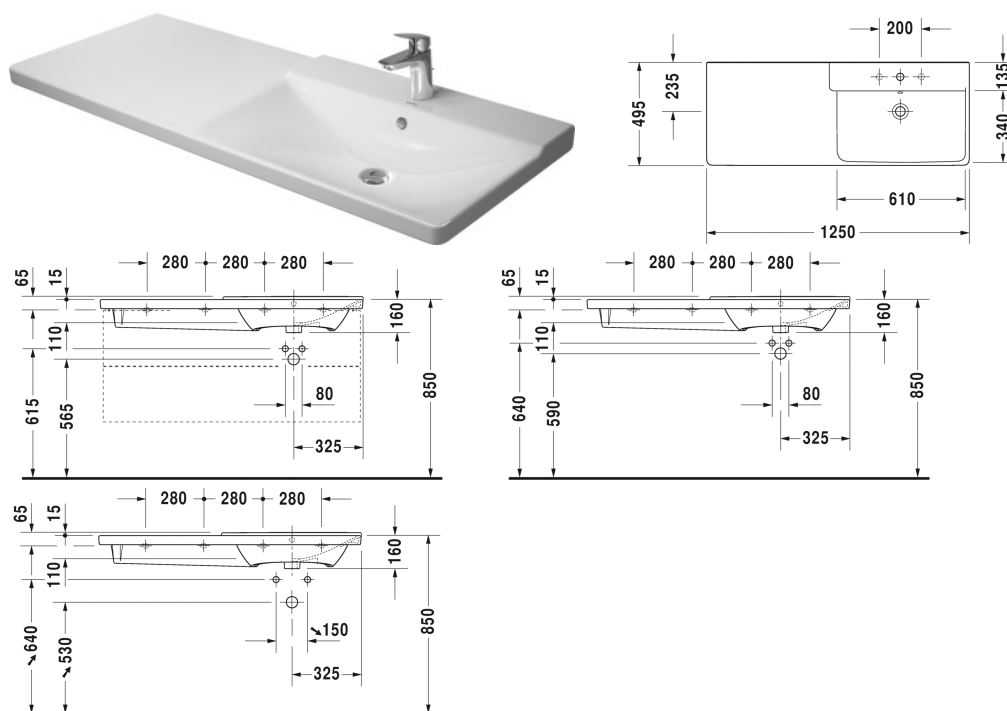

Furniture washbasin asymmetric # 2334120000 / 2334120030

|< 1250 mm >|

Furniture washbasin asymmetric	Dimension	Weight	Order number
with overflow, with tap platform, overflow clip chrome included, bowl on right side, 1250 mm			
Colors			
00 White Alpin			
Variant			
●	1250 x 495 mm	35,000 kg	2334120000
●●●	1250 x 495 mm	35,000 kg	2334120030
Sanitary ceramics with the special WonderGliss surface finish will remain clean and attractive-looking for a long time to come. When ordering WonderGliss please add a "1" as eleventh digit to the model number.			
Accessory			
Space saving waste	1 1/4" mm	0,400 kg	005073
Suitable products			
Vanity unit wall-mounted 1 pull-out compartment, for P3 Comforts # 233212, 233312, 233412, 1220 x 481 mm	1220 x 481 mm		LC6153

Furniture washbasin asymmetric # 2334120000 / 2334120030

|< 1250 mm >|

Vanity unit wall-mounted 2 drawers, upper drawer including cut-out for siphon and siphon cover, for P3 Comforts # 233412	1220 x 481 mm	LC6255
Vanity unit floor-standing 2 pull-out compartments, for P3 Comforts # 233212, 233312, 233412,	1220 x 481 mm	LC6603
Vanity unit floor-standing 2 pull-out compartments, Plinth panel with integrated plinth leg (adjustable), for P3 Comforts # 233212, 233312, 233412,	1220 x 481 mm	LC6615

All drawings contain the necessary measurements which are subject to standard tolerances. Exact measurements, in particular for customised installation scenarios, can only be taken from the finished ceramic piece.