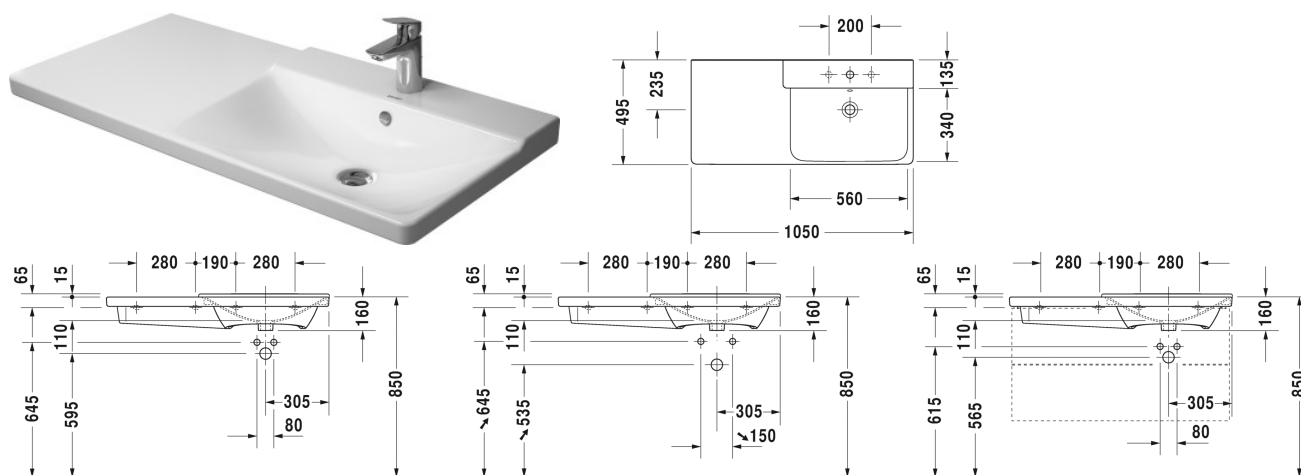

**Furniture washbasin asymmetric # 2334100000 / 2334100030**

| &lt; 1050 mm &gt; |

Furniture washbasin asymmetric	Dimension	Weight	Order number
with overflow, with tap platform, overflow clip chrome included, bowl on right side, 1050 mm			
<b>Colors</b>			
00 White Alpin			
<b>Variant</b>			
●	1050 x 495 mm	27,000 kg	2334100000
●●●	1050 x 495 mm	27,000 kg	2334100030
Sanitary ceramics with the special WonderGliss surface finish will remain clean and attractive-looking for a long time to come. When ordering WonderGliss please add a "1" as eleventh digit to the model number.			
<b>Accessory</b>			
Space saving waste	1 1/4" mm	0,400 kg	005073
<b>Suitable products</b>			
Vanity unit wall-mounted 1 pull-out compartment, for P3 Comforts # 233210, 233310, 233410, 1020 x 481 mm	1020 x 481 mm		LC6150
Vanity unit wall-mounted 2 drawers, upper drawer including cut-out for siphon and siphon cover, for P3 Comforts # 233410 basin right, 1020 x 481 mm	1020 x 481 mm		LC6252
Vanity unit floor-standing 2 pull-out compartments, for P3 Comforts # 233210, 233310, 233410, 1020 x 481 mm	1020 x 481 mm		LC6602
Vanity unit floor-standing 2 pull-out compartments, Plinth panel with integrated plinth leg (adjustable), for P3 Comforts # 233210, 233310, 233410, 1020 x 481 mm	1020 x 481 mm		LC6614

Furniture washbasin asymmetric # 2334100000 / 2334100030

|< 1050 mm >|

---

*All drawings contain the necessary measurements which are subject to standard tolerances. Exact measurements, in particular for customised installation scenarios, can only be taken from the finished ceramic piece.*