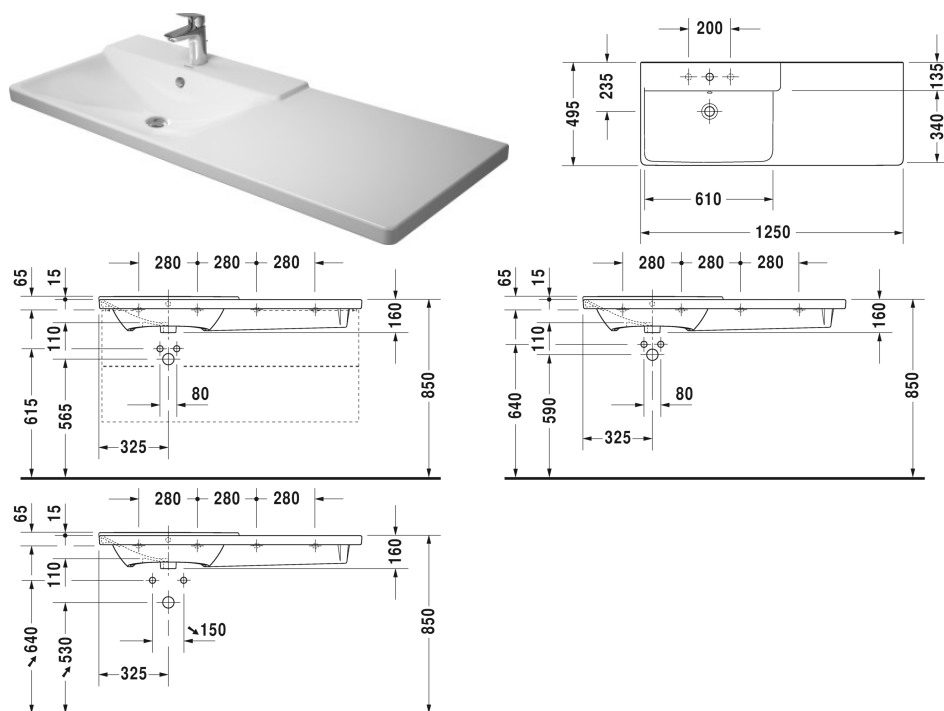

Furniture washbasin asymmetric # 2333120000 / 2333120030

|< 1250 mm >|

Furniture washbasin asymmetric	Dimension	Weight	Order number
with overflow, with tap platform, overflow clip chrome included, bowl on left side, 1250 mm			
Colors			
00 White Alpin			
Variant			
●	1250 x 495 mm	35,000 kg	2333120000
●●●	1250 x 495 mm	35,000 kg	2333120030
Sanitary ceramics with the special WonderGliss surface finish will remain clean and attractive-looking for a long time to come. When ordering WonderGliss please add a "1" as eleventh digit to the model number.			
Accessory			
Space saving waste	1 1/4" mm	0,400 kg	005073
Suitable products			
Vanity unit wall-mounted 1 pull-out compartment, for P3 Comforts # 233212, 233312, 233412, 1220 x 481 mm	1220 x 481 mm		LC6153

Furniture washbasin asymmetric # 2333120000 / 2333120030

|< 1250 mm >|

Vanity unit wall-mounted 2 drawers, upper drawer including cut-out for siphon and siphon cover, for P3 Comforts # 233312	1220 x 481 mm	LC6254
Vanity unit floor-standing 2 pull-out compartments, for P3 Comforts # 233212, 233312, 233412, 1220 x 481 mm	1220 x 481 mm	LC6603
Vanity unit floor-standing 2 pull-out compartments, Plinth panel with integrated plinth leg (adjustable), for P3 Comforts # 233212, 233312, 233412, 1220 x 481 mm	1220 x 481 mm	LC6615

All drawings contain the necessary measurements which are subject to standard tolerances. Exact measurements, in particular for customised installation scenarios, can only be taken from the finished ceramic piece.