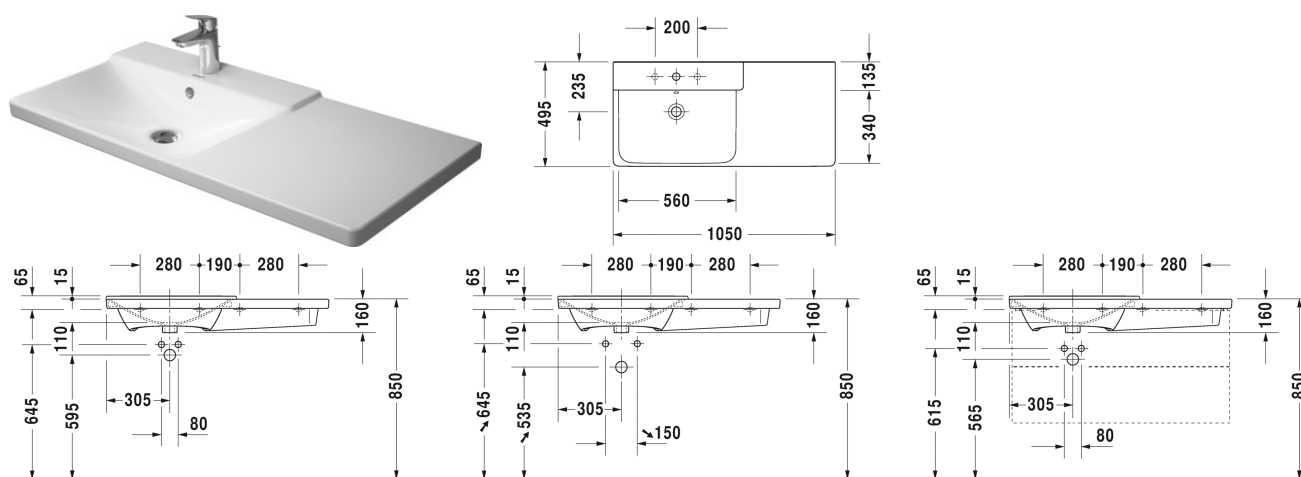

**Furniture washbasin asymmetric # 2333100000 / 2333100030**

| &lt; 1050 mm &gt; |

Furniture washbasin asymmetric	Dimension	Weight	Order number
with overflow, with tap platform, overflow clip chrome included, bowl on left side, 1050 mm			
<b>Colors</b>			
00 White Alpin			
<b>Variant</b>			
●	1050 x 495 mm	27,000 kg	2333100000
●●●	1050 x 495 mm	27,000 kg	2333100030
Sanitary ceramics with the special WonderGliss surface finish will remain clean and attractive-looking for a long time to come. When ordering WonderGliss please add a "1" as eleventh digit to the model number.			
<b>Accessory</b>			
Space saving waste	1 1/4" mm	0,400 kg	005073
<b>Suitable products</b>			
Vanity unit wall-mounted 1 pull-out compartment, for P3 Comforts # 233210, 233310, 233410, 1020 x 481 mm	1020 x 481 mm		LC6150
Vanity unit wall-mounted 2 drawers, upper drawer including cut-out for siphon and siphon cover, for P3 Comforts # 233310 basin left, 1020 x 481 mm	1020 x 481 mm		LC6251
Vanity unit floor-standing 2 pull-out compartments, for P3 Comforts # 233210, 233310, 233410, 1020 x 481 mm	1020 x 481 mm		LC6602
Vanity unit floor-standing 2 pull-out compartments, Plinth panel with integrated plinth leg (adjustable), for P3 Comforts # 233210, 233310, 233410, 1020 x 481 mm	1020 x 481 mm		LC6614

Furniture washbasin asymmetric # 2333100000 / 2333100030

|< 1050 mm >|

---

*All drawings contain the necessary measurements which are subject to standard tolerances. Exact measurements, in particular for customised installation scenarios, can only be taken from the finished ceramic piece.*