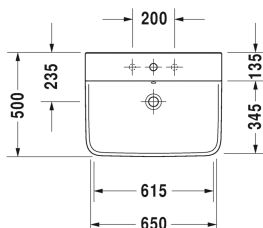

Washbasin # 2331650000 / 2331650030

| < 650 mm > |

Washbasin	Dimension	Weight	Order number
with overflow, with tap platform, overflow clip chrome included, 650 mm			
Colors			
00 White Alpin			
Variant			
●	650 x 500 mm	18,000 kg	2331650000
●●●	650 x 500 mm	18,000 kg	2331650030
Sanitary ceramics with the special WonderGliss surface finish will remain clean and attractive-looking for a long time to come. When ordering WonderGliss please add a "1" as eleventh digit to the model number.			
Accessory			
Pedestal for # 233155, 233160, 233165, 233265, 233285, 233210, 233385, 233485, 233310, 233410, 233312, 233412	175 x 210 mm	15,400 kg	085836
Semi pedestal for # 233155, 233160, 233165, 233265, 233285, 233210, 233385, 233485, 233310, 233410, 233312, 233412	170 x 300 mm	7,000 kg	085837
Suitable products			
Semi pedestal for # 233155, 233160, 233165, 233265, 233285, 233210, 233385, 233485, 233310, 233410, 233312, 233412, 170 x 300 mm	170 x 300 mm		085837
Pedestal for # 233155, 233160, 233165, 233265, 233285, 233210, 233385, 233485, 233310, 233410, 233312, 233412, 175 x 210 mm	175 x 210 mm		085836

Washbasin # 2331650000 / 2331650030

|< 650 mm >|

All drawings contain the necessary measurements which are subject to standard tolerances. Exact measurements, in particular for customised installation scenarios, can only be taken from the finished ceramic piece.