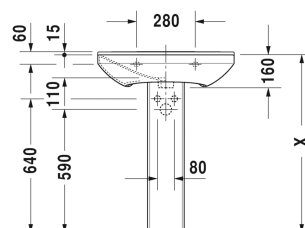

Washbasin # 2331650000 / 2331650030

| < 650 mm > |

Washbasin	Dimension	Weight	Order number
with overflow, with tap platform, overflow clip chrome included, 650 mm			
Colors			
00 White Alpin			
Variant			
●	650 x 500 mm	18,000 kg	2331650000
●●●	650 x 500 mm	18,000 kg	2331650030
Sanitary ceramics with the special WonderGliss surface finish will remain clean and attractive-looking for a long time to come. When ordering WonderGliss please add a "1" as eleventh digit to the model number.			
Accessory			
Pedestal for # 233155, 233160, 233165, 233265, 233285, 233210, 233385, 233485, 233310, 233410, 233312, 233412	175 x 210 mm	15,400 kg	085836
Semi pedestal for # 233155, 233160, 233165, 233265, 233285, 233210, 233385, 233485, 233310, 233410, 233312, 233412	170 x 300 mm	7,000 kg	085837
Suitable products			
Semi pedestal for # 233155, 233160, 233165, 233265, 233285, 233210, 233385, 233485, 233310, 233410, 233312, 233412, 170 x 300 mm	170 x 300 mm		085837
Pedestal for # 233155, 233160, 233165, 233265, 233285, 233210, 233385, 233485, 233310, 233410, 233312, 233412, 175 x 210 mm	175 x 210 mm		085836

Washbasin # 2331650000 / 2331650030

|< 650 mm >|

All drawings contain the necessary measurements which are subject to standard tolerances. Exact measurements, in particular for customised installation scenarios, can only be taken from the finished ceramic piece.