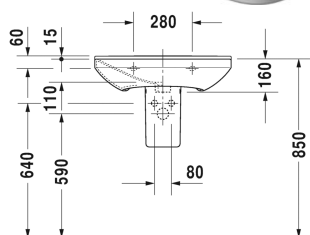

Washbasin # 2331650000 / 2331650030

| < 650 mm > |

Washbasin	Dimension	Weight	Order number
with overflow, with tap platform, overflow clip chrome included, 650 mm			
Colors			
00 White Alpin			
Variant			
●	650 x 500 mm	18,000 kg	2331650000
●●●	650 x 500 mm	18,000 kg	2331650030
Sanitary ceramics with the special WonderGliss surface finish will remain clean and attractive-looking for a long time to come. When ordering WonderGliss please add a "1" as eleventh digit to the model number.			
Accessory			
Pedestal for # 233155, 233160, 233165, 233265, 233285, 233210, 233385, 233485, 233310, 233410, 233312, 233412	175 x 210 mm	15,400 kg	085836
Semi pedestal for # 233155, 233160, 233165, 233265, 233285, 233210, 233385, 233485, 233310, 233410, 233312, 233412	170 x 300 mm	7,000 kg	085837
Suitable products			
Semi pedestal for # 233155, 233160, 233165, 233265, 233285, 233210, 233385, 233485, 233310, 233410, 233312, 233412, 170 x 300 mm	170 x 300 mm		085837
Pedestal for # 233155, 233160, 233165, 233265, 233285, 233210, 233385, 233485, 233310, 233410, 233312, 233412, 175 x 210 mm	175 x 210 mm		085836

Washbasin # 2331650000 / 2331650030

|< 650 mm >|

All drawings contain the necessary measurements which are subject to standard tolerances. Exact measurements, in particular for customised installation scenarios, can only be taken from the finished ceramic piece.