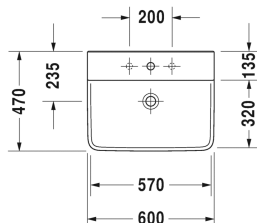

Washbasin # 2331600000 / 2331600030

| < 600 mm > |

Washbasin	Dimension	Weight	Order number
with overflow, with tap platform, overflow clip chrome included, 600 mm			
<b>Colors</b>			
00 White Alpin			
<b>Variant</b>			
●	600 x 470 mm	17,000 kg	2331600000
● ● ●	600 x 470 mm	17,000 kg	2331600030
Sanitary ceramics with the special WonderGliss surface finish will remain clean and attractive-looking for a long time to come. When ordering WonderGliss please add a "1" as eleventh digit to the model number.			
<b>Accessory</b>			
Pedestal for # 233155, 233160, 233165, 233265, 233285, 233210, 233385, 233485, 233310, 233410, 233312, 233412	175 x 210 mm	15,400 kg	085836
Semi pedestal for # 233155, 233160, 233165, 233265, 233285, 233210, 233385, 233485, 233310, 233410, 233312, 233412	170 x 300 mm	7,000 kg	085837
<b>Suitable products</b>			
Semi pedestal for # 233155, 233160, 233165, 233265, 233285, 233210, 233385, 233485, 233310, 233410, 233312, 233412, 170 x 300 mm	170 x 300 mm		085837
Pedestal for # 233155, 233160, 233165, 233265, 233285, 233210, 233385, 233485, 233310, 233410, 233312, 233412, 175 x 210 mm	175 x 210 mm		085836

Washbasin # 2331600000 / 2331600030

|< 600 mm >|

---

*All drawings contain the necessary measurements which are subject to standard tolerances. Exact measurements, in particular for customised installation scenarios, can only be taken from the finished ceramic piece.*