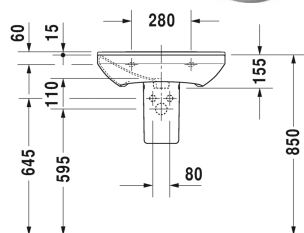

Washbasin # 2331600000 / 2331600030

| < 600 mm > |

Washbasin	Dimension	Weight	Order number
with overflow, with tap platform, overflow clip chrome included, 600 mm			
<b>Colors</b>			
00 White Alpin			
<b>Variant</b>			
●	600 x 470 mm	17,000 kg	2331600000
● ● ●	600 x 470 mm	17,000 kg	2331600030
Sanitary ceramics with the special WonderGliss surface finish will remain clean and attractive-looking for a long time to come. When ordering WonderGliss please add a "1" as eleventh digit to the model number.			
<b>Accessory</b>			
Pedestal for # 233155, 233160, 233165, 233265, 233285, 233210, 233385, 233485, 233310, 233410, 233312, 233412	175 x 210 mm	15,400 kg	085836
Semi pedestal for # 233155, 233160, 233165, 233265, 233285, 233210, 233385, 233485, 233310, 233410, 233312, 233412	170 x 300 mm	7,000 kg	085837
<b>Suitable products</b>			
Semi pedestal for # 233155, 233160, 233165, 233265, 233285, 233210, 233385, 233485, 233310, 233410, 233312, 233412, 170 x 300 mm	170 x 300 mm		085837
Pedestal for # 233155, 233160, 233165, 233265, 233285, 233210, 233385, 233485, 233310, 233410, 233312, 233412, 175 x 210 mm	175 x 210 mm		085836

Washbasin # 2331600000 / 2331600030

|< 600 mm >|

---

*All drawings contain the necessary measurements which are subject to standard tolerances. Exact measurements, in particular for customised installation scenarios, can only be taken from the finished ceramic piece.*