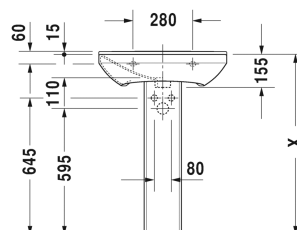

Washbasin # 2331600000 / 2331600030

| < 600 mm > |

Washbasin	Dimension	Weight	Order number
with overflow, with tap platform, overflow clip chrome included, 600 mm			
<b>Colors</b>			
00 White Alpin			
<b>Variant</b>			
●	600 x 470 mm	17,000 kg	2331600000
● ● ●	600 x 470 mm	17,000 kg	2331600030
Sanitary ceramics with the special WonderGliss surface finish will remain clean and attractive-looking for a long time to come. When ordering WonderGliss please add a "1" as eleventh digit to the model number.			
<b>Accessory</b>			
Pedestal for # 233155, 233160, 233165, 233265, 233285, 233210, 233385, 233485, 233310, 233410, 233312, 233412	175 x 210 mm	15,400 kg	085836
Semi pedestal for # 233155, 233160, 233165, 233265, 233285, 233210, 233385, 233485, 233310, 233410, 233312, 233412	170 x 300 mm	7,000 kg	085837
<b>Suitable products</b>			
Semi pedestal for # 233155, 233160, 233165, 233265, 233285, 233210, 233385, 233485, 233310, 233410, 233312, 233412, 170 x 300 mm	170 x 300 mm		085837
Pedestal for # 233155, 233160, 233165, 233265, 233285, 233210, 233385, 233485, 233310, 233410, 233312, 233412, 175 x 210 mm	175 x 210 mm		085836

Washbasin # 2331600000 / 2331600030

|< 600 mm >|

---

*All drawings contain the necessary measurements which are subject to standard tolerances. Exact measurements, in particular for customised installation scenarios, can only be taken from the finished ceramic piece.*