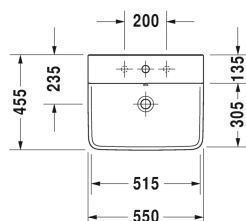

Washbasin # 2331550000 / 2331550030

| < 550 mm > |

Washbasin	Dimension	Weight	Order number
with overflow, with tap platform, overflow clip chrome included, 550 mm			
Colors			
00 White Alpin			
Variant			
●	550 x 455 mm	15,000 kg	2331550000
●●●	550 x 455 mm	15,000 kg	2331550030
Sanitary ceramics with the special WonderGliss surface finish will remain clean and attractive-looking for a long time to come. When ordering WonderGliss please add a "1" as eleventh digit to the model number.			
Accessory			
Pedestal for # 233155, 233160, 233165, 233265, 233285, 233210, 233385, 233485, 233310, 233410, 233312, 233412	175 x 210 mm	15,400 kg	085836
Semi pedestal for # 233155, 233160, 233165, 233265, 233285, 233210, 233385, 233485, 233310, 233410, 233312, 233412	170 x 300 mm	7,000 kg	085837
Suitable products			
Semi pedestal for # 233155, 233160, 233165, 233265, 233285, 233210, 233385, 233485, 233310, 233410, 233312, 233412, 170 x 300 mm	170 x 300 mm		085837
Pedestal for # 233155, 233160, 233165, 233265, 233285, 233210, 233385, 233485, 233310, 233410, 233312, 233412, 175 x 210 mm	175 x 210 mm		085836

Washbasin # 2331550000 / 2331550030

|< 550 mm >|

All drawings contain the necessary measurements which are subject to standard tolerances. Exact measurements, in particular for customised installation scenarios, can only be taken from the finished ceramic piece.