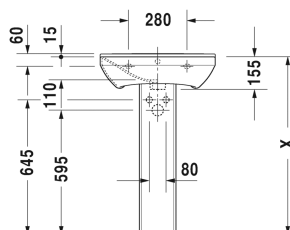

Washbasin # 2331550000 / 2331550030

| < 550 mm > |

Washbasin	Dimension	Weight	Order number
with overflow, with tap platform, overflow clip chrome included, 550 mm			
Colors			
00 White Alpin			
Variant			
●	550 x 455 mm	15,000 kg	2331550000
●●●	550 x 455 mm	15,000 kg	2331550030
Sanitary ceramics with the special WonderGliss surface finish will remain clean and attractive-looking for a long time to come. When ordering WonderGliss please add a "1" as eleventh digit to the model number.			
Accessory			
Pedestal for # 233155, 233160, 233165, 233265, 233285, 233210, 233385, 233485, 233310, 233410, 233312, 233412	175 x 210 mm	15,400 kg	085836
Semi pedestal for # 233155, 233160, 233165, 233265, 233285, 233210, 233385, 233485, 233310, 233410, 233312, 233412	170 x 300 mm	7,000 kg	085837
Suitable products			
Semi pedestal for # 233155, 233160, 233165, 233265, 233285, 233210, 233385, 233485, 233310, 233410, 233312, 233412, 170 x 300 mm	170 x 300 mm		085837
Pedestal for # 233155, 233160, 233165, 233265, 233285, 233210, 233385, 233485, 233310, 233410, 233312, 233412, 175 x 210 mm	175 x 210 mm		085836

Washbasin # 2331550000 / 2331550030

|< 550 mm >|

All drawings contain the necessary measurements which are subject to standard tolerances. Exact measurements, in particular for customised installation scenarios, can only be taken from the finished ceramic piece.