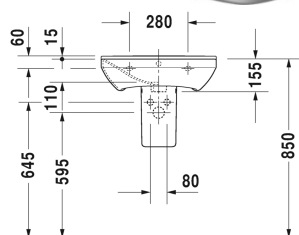

Washbasin # 2331550000 / 2331550030

| < 550 mm > |

Washbasin	Dimension	Weight	Order number
with overflow, with tap platform, overflow clip chrome included, 550 mm			
Colors			
00 White Alpin			
Variant			
●	550 x 455 mm	15,000 kg	2331550000
●●●	550 x 455 mm	15,000 kg	2331550030
Sanitary ceramics with the special WonderGliss surface finish will remain clean and attractive-looking for a long time to come. When ordering WonderGliss please add a "1" as eleventh digit to the model number.			
Accessory			
Pedestal for # 233155, 233160, 233165, 233265, 233285, 233210, 233385, 233485, 233310, 233410, 233312, 233412	175 x 210 mm	15,400 kg	085836
Semi pedestal for # 233155, 233160, 233165, 233265, 233285, 233210, 233385, 233485, 233310, 233410, 233312, 233412	170 x 300 mm	7,000 kg	085837
Suitable products			
Semi pedestal for # 233155, 233160, 233165, 233265, 233285, 233210, 233385, 233485, 233310, 233410, 233312, 233412, 170 x 300 mm	170 x 300 mm		085837
Pedestal for # 233155, 233160, 233165, 233265, 233285, 233210, 233385, 233485, 233310, 233410, 233312, 233412, 175 x 210 mm	175 x 210 mm		085836

Washbasin # 2331550000 / 2331550030

|< 550 mm >|

All drawings contain the necessary measurements which are subject to standard tolerances. Exact measurements, in particular for customised installation scenarios, can only be taken from the finished ceramic piece.