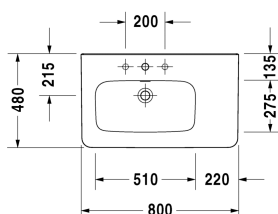

**Furniture washbasin asymmetric # 2325800000 / 2325800030 / 2325800041 / 2325800044 / 2325800060**

| < 800 mm > |

Furniture washbasin asymmetric	Dimension	Weight	Order number
with tap platform, bowl on left side, 800 mm			
<b>Colors</b>			
00 White Alpin			
<b>Variant</b>			
● with overflow	800 x 480 mm	23,000 kg	2325800000
●●● with overflow	800 x 480 mm	23,000 kg	2325800030
● without overflow	800 x 480 mm	23,000 kg	2325800041
●●● without overflow	800 x 480 mm	23,000 kg	2325800044
☒ with overflow	800 x 480 mm	23,000 kg	2325800060
Sanitary ceramics with the special WonderGliss surface finish will remain clean and attractive-looking for a long time to come. When ordering WonderGliss please add a "1" as eleventh digit to the model number.			
<b>Accessory</b>			
Siphon for washbasin with outlet pipe 300 mm	1 1/4" mm	0,600 kg	005026
<b>Suitable products</b>			
Vanity unit wall-mounted 1 pull-out compartment, Lateral shelf element, pull-out compartment including cut-out for siphon and siphon cover, for DuraStyle # 232580 basin left, 730 x 448 mm	730 x 448 mm		DS6394

All drawings contain the necessary measurements which are subject to standard tolerances. Exact measurements, in particular for customised installation scenarios, can only be taken from the finished ceramic piece.