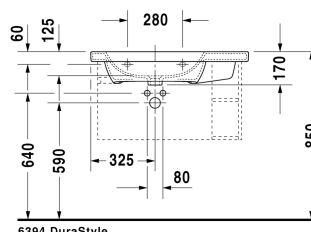

**Furniture washbasin asymmetric # 2325800000 / 2325800030 / 2325800041 / 2325800044 / 2325800060**

| < 800 mm > |

Furniture washbasin asymmetric	Dimension	Weight	Order number
with tap platform, bowl on left side, 800 mm			
<b>Colors</b>			
00 White Alpin			
<b>Variant</b>			
● with overflow	800 x 480 mm	23,000 kg	2325800000
●●● with overflow	800 x 480 mm	23,000 kg	2325800030
● without overflow	800 x 480 mm	23,000 kg	2325800041
●●● without overflow	800 x 480 mm	23,000 kg	2325800044
☒ with overflow	800 x 480 mm	23,000 kg	2325800060
Sanitary ceramics with the special WonderGliss surface finish will remain clean and attractive-looking for a long time to come. When ordering WonderGliss please add a "1" as eleventh digit to the model number.			
<b>Accessory</b>			
Siphon for washbasin with outlet pipe 300 mm	1 1/4" mm	0,600 kg	005026
<b>Suitable products</b>			
Vanity unit wall-mounted 1 pull-out compartment, Lateral shelf element, pull-out compartment including cut-out for siphon and siphon cover, for DuraStyle # 232580 basin left, 730 x 448 mm	730 x 448 mm		DS6394

All drawings contain the necessary measurements which are subject to standard tolerances. Exact measurements, in particular for customised installation scenarios, can only be taken from the finished ceramic piece.