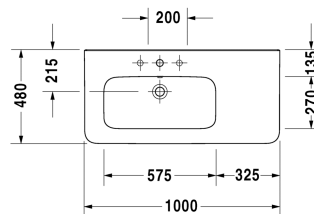

Furniture washbasin asymmetric # 2325100000 / 2325100030 / 2325100041 / 2325100044 / 2325100060

|< 1000 mm >|

6397 DuraStyle

Furniture washbasin asymmetric	Dimension	Weight	Order number
with tap platform, bowl on left side, 1000 mm			
Colors			
00 White Alpin			
Variant			
● with overflow	1000 x 480 mm	28,700 kg	2325100000
●●● with overflow	1000 x 480 mm	28,700 kg	2325100030
● without overflow	1000 x 480 mm	28,700 kg	2325100041
●●● without overflow	1000 x 480 mm	28,700 kg	2325100044
☒ with overflow	1000 x 480 mm	28,700 kg	2325100060
Sanitary ceramics with the special WonderGliss surface finish will remain clean and attractive-looking for a long time to come. When ordering WonderGliss please add a "1" as eleventh digit to the model number.			
Accessory			
Siphon for washbasin with outlet pipe 300 mm	1 1/4" mm	0,600 kg	005026
Suitable products			
Vanity unit wall-mounted 1 pull-out compartment, Lateral shelf element, pull-out compartment including cut-out for siphon and siphon cover, for DuraStyle # 232510 basin left, 930 x 448 mm	930 x 448 mm		DS6397

All drawings contain the necessary measurements which are subject to standard tolerances. Exact measurements, in particular for customised installation scenarios, can only be taken from the finished ceramic piece.