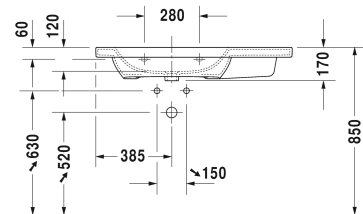

Furniture washbasin asymmetric # 2325100000 / 2325100030 / 2325100041 / 2325100044 / 2325100060

|< 1000 mm >|

6397 DuraStyle

Furniture washbasin asymmetric	Dimension	Weight	Order number
with tap platform, bowl on left side, 1000 mm			
Colors			
00 White Alpin			
Variant			
● with overflow	1000 x 480 mm	28,700 kg	2325100000
●●● with overflow	1000 x 480 mm	28,700 kg	2325100030
● without overflow	1000 x 480 mm	28,700 kg	2325100041
●●● without overflow	1000 x 480 mm	28,700 kg	2325100044
☒ with overflow	1000 x 480 mm	28,700 kg	2325100060
Sanitary ceramics with the special WonderGliss surface finish will remain clean and attractive-looking for a long time to come. When ordering WonderGliss please add a "1" as eleventh digit to the model number.			
Accessory			
Siphon for washbasin with outlet pipe 300 mm	1 1/4" mm	0,600 kg	005026
Suitable products			
Vanity unit wall-mounted 1 pull-out compartment, Lateral shelf element, pull-out compartment including cut-out for siphon and siphon cover, for DuraStyle # 232510 basin left, 930 x 448 mm	930 x 448 mm		DS6397

All drawings contain the necessary measurements which are subject to standard tolerances. Exact measurements, in particular for customised installation scenarios, can only be taken from the finished ceramic piece.