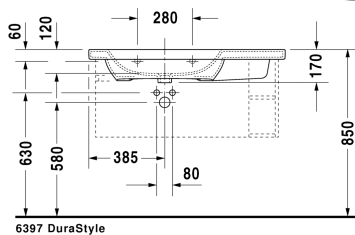

Furniture washbasin asymmetric # 2325100000 / 2325100030 / 2325100041 / 2325100044 / 2325100060

|< 1000 mm >|

6397 DuraStyle

Furniture washbasin asymmetric	Dimension	Weight	Order number
with tap platform, bowl on left side, 1000 mm			
Colors			
00 White Alpin			
Variant			
● with overflow	1000 x 480 mm	28,700 kg	2325100000
●●● with overflow	1000 x 480 mm	28,700 kg	2325100030
● without overflow	1000 x 480 mm	28,700 kg	2325100041
●●● without overflow	1000 x 480 mm	28,700 kg	2325100044
☒ with overflow	1000 x 480 mm	28,700 kg	2325100060
Sanitary ceramics with the special WonderGliss surface finish will remain clean and attractive-looking for a long time to come. When ordering WonderGliss please add a "1" as eleventh digit to the model number.			
Accessory			
Siphon for washbasin with outlet pipe 300 mm	1 1/4" mm	0,600 kg	005026
Suitable products			
Vanity unit wall-mounted 1 pull-out compartment, Lateral shelf element, pull-out compartment including cut-out for siphon and siphon cover, for DuraStyle # 232510 basin left, 930 x 448 mm	930 x 448 mm		DS6397

All drawings contain the necessary measurements which are subject to standard tolerances. Exact measurements, in particular for customised installation scenarios, can only be taken from the finished ceramic piece.