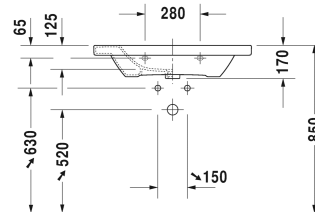

Washbasin, furniture washbasin # 2320800000 / 2320800030 /
2320800041 / 2320800044 / 2320800060

| < 800 mm > |

6481 DuraStyle

Washbasin, furniture washbasin	Dimension	Weight	Order number
with tap platform, 800 mm			
Colors			
00 White Alpin			
Variant			
● with overflow	800 x 480 mm	22,500 kg	2320800000
●●● with overflow	800 x 480 mm	22,500 kg	2320800030
● without overflow	800 x 480 mm	22,500 kg	2320800041
●●● without overflow	800 x 480 mm	22,500 kg	2320800044
☒ with overflow	800 x 480 mm	22,500 kg	2320800060
Accessory			
Siphon for washbasin with outlet pipe 300 mm	1 1/4" mm	0,600 kg	005026
Continuous flow waste	80 mm	0,400 kg	005038
Suitable products			
Semi pedestal for # 231955, 231960, 231965, 232012, 232010, 232080, 232065, 232610, 232680, 232510, 232580, 233813,			085830
Pedestal for # 231955, 231960, 231965, 232012, 232010, 232080, 232065, 232610, 232680, 232510, 232580, 233813,			085829
Washbasin trim for DuraStyle # 232080, 730 x 448 mm	730 x 448 mm		DS6081
Shelf wall-mounted included console support # UV 9926, for DuraStyle # 232080, 730 x 448 mm	730 x 448 mm		DS6181

All drawings contain the necessary measurements which are subject to standard tolerances. Exact measurements, in particular for customised installation scenarios, can only be taken from the finished ceramic piece.