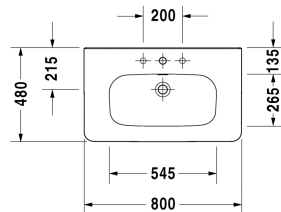

Washbasin, furniture washbasin # 2320800000 / 2320800030 /
2320800041 / 2320800044 / 2320800060

| < 800 mm > |

6481 DuraStyle

Washbasin, furniture washbasin	Dimension	Weight	Order number
with tap platform, 800 mm			
Colors			
00 White Alpin			
Variant			
● with overflow	800 x 480 mm	22,500 kg	2320800000
●●● with overflow	800 x 480 mm	22,500 kg	2320800030
● without overflow	800 x 480 mm	22,500 kg	2320800041
●●● without overflow	800 x 480 mm	22,500 kg	2320800044
☒ with overflow	800 x 480 mm	22,500 kg	2320800060
Accessory			
Siphon for washbasin with outlet pipe 300 mm	1 1/4" mm	0,600 kg	005026
Continuous flow waste	80 mm	0,400 kg	005038
Suitable products			
Semi pedestal for # 231955, 231960, 231965, 232012, 232010, 232080, 232065, 232610, 232680, 232510, 232580, 233813,			085830
Pedestal for # 231955, 231960, 231965, 232012, 232010, 232080, 232065, 232610, 232680, 232510, 232580, 233813,			085829
Washbasin trim for DuraStyle # 232080, 730 x 448 mm	730 x 448 mm		DS6081
Shelf wall-mounted included console support # UV 9926, for DuraStyle # 232080, 730 x 448 mm	730 x 448 mm		DS6181

**Washbasin, furniture washbasin # 2320800000 / 2320800030 /
2320800041 / 2320800044 / 2320800060**

|< 800 mm >|

Low cabinet 1 pull-out compartment, for DuraStyle # 232080, 730 x 448 mm	730 x 448 mm	DS6281
Vanity unit wall-mounted 1 pull-out compartment, pull-out compartment including cut-out for siphon and siphon cover, for DuraStyle # 232080, 730 x 448 mm	730 x 448 mm	DS6381
Vanity unit wall-mounted 2 drawers, upper drawer including cut-out for siphon and siphon cover, for DuraStyle # 232080, 730 x 448 mm	730 x 448 mm	DS6481
Furniture - ACC shelf wallmounted for DuraStyle # 232080, 740 x 440 mm	740 x 440 mm	DS9872
Furniture - ACC towel rail for DuraStyle # 232080, 740 x 440 mm	740 x 440 mm	DS9892
Furniture - ACC towel rail with included shelf for DuraStyle # 232080, 740 x 440 mm	740 x 440 mm	DS9882