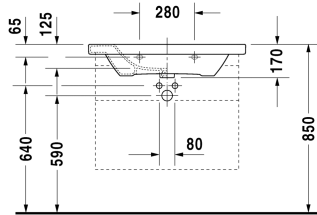

Washbasin, furniture washbasin # 2320800000 / 2320800030 /
2320800041 / 2320800044 / 2320800060

| < 800 mm > |

6481 DuraStyle

Washbasin, furniture washbasin	Dimension	Weight	Order number
with tap platform, 800 mm			
Colors			
00 White Alpin			
Variant			
● with overflow	800 x 480 mm	22,500 kg	2320800000
●●● with overflow	800 x 480 mm	22,500 kg	2320800030
● without overflow	800 x 480 mm	22,500 kg	2320800041
●●● without overflow	800 x 480 mm	22,500 kg	2320800044
☒ with overflow	800 x 480 mm	22,500 kg	2320800060
Accessory			
Siphon for washbasin with outlet pipe 300 mm	1 1/4" mm	0,600 kg	005026
Continuous flow waste	80 mm	0,400 kg	005038
Suitable products			
Semi pedestal for # 231955, 231960, 231965, 232012, 232010, 232080, 232065, 232610, 232680, 232510, 232580, 233813,			085830
Pedestal for # 231955, 231960, 231965, 232012, 232010, 232080, 232065, 232610, 232680, 232510, 232580, 233813,			085829
Washbasin trim for DuraStyle # 232080, 730 x 448 mm	730 x 448 mm		DS6081
Shelf wall-mounted included console support # UV 9926, for DuraStyle # 232080, 730 x 448 mm	730 x 448 mm		DS6181

All drawings contain the necessary measurements which are subject to standard tolerances. Exact measurements, in particular for customised installation scenarios, can only be taken from the finished ceramic piece.