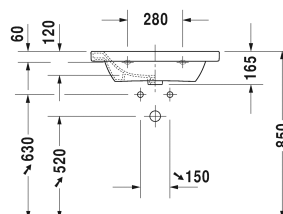

Washbasin, furniture washbasin # 2320650000 / 2320650030 /
2320650041 / 2320650044 / 2320650060

| < 650 mm > |

6480 DuraStyle

Washbasin, furniture washbasin	Dimension	Weight	Order number
with tap platform, 650 mm			
Colors			
00 White Alpin			
Variant			
● with overflow	650 x 480 mm	18,300 kg	2320650000
●●● with overflow	650 x 480 mm	18,300 kg	2320650030
● without overflow	650 x 480 mm	18,300 kg	2320650041
●●● without overflow	650 x 480 mm	18,300 kg	2320650044
☒ with overflow	650 x 480 mm	18,300 kg	2320650060
Accessory			
Siphon for washbasin with outlet pipe 300 mm	1 1/4" mm	0,600 kg	005026
Continuous flow waste	80 mm	0,400 kg	005038
Suitable products			
Semi pedestal for # 231955, 231960, 231965, 232012, 232010, 232080, 232065, 232610, 232680, 232510, 232580, 233813,			085830
Pedestal for # 231955, 231960, 231965, 232012, 232010, 232080, 232065, 232610, 232680, 232510, 232580, 233813,			085829
Washbasin trim for DuraStyle # 232065, 580 x 448 mm	580 x 448 mm		DS6080
Shelf wall-mounted included console support # UV 9926, for DuraStyle # 232065, 580 x 448 mm	580 x 448 mm		DS6180

All drawings contain the necessary measurements which are subject to standard tolerances. Exact measurements, in particular for customised installation scenarios, can only be taken from the finished ceramic piece.