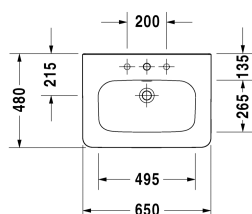

Washbasin, furniture washbasin # 2320650000 / 2320650030 /
2320650041 / 2320650044 / 2320650060

| < 650 mm > |

6480 DuraStyle

Washbasin, furniture washbasin	Dimension	Weight	Order number
with tap platform, 650 mm			
Colors			
00 White Alpin			
Variant			
● with overflow	650 x 480 mm	18,300 kg	2320650000
●●● with overflow	650 x 480 mm	18,300 kg	2320650030
● without overflow	650 x 480 mm	18,300 kg	2320650041
●●● without overflow	650 x 480 mm	18,300 kg	2320650044
☒ with overflow	650 x 480 mm	18,300 kg	2320650060
Accessory			
Siphon for washbasin with outlet pipe 300 mm	1 1/4" mm	0,600 kg	005026
Continuous flow waste	80 mm	0,400 kg	005038
Suitable products			
Semi pedestal for # 231955, 231960, 231965, 232012, 232010, 232080, 232065, 232610, 232680, 232510, 232580, 233813,			085830
Pedestal for # 231955, 231960, 231965, 232012, 232010, 232080, 232065, 232610, 232680, 232510, 232580, 233813,			085829
Washbasin trim for DuraStyle # 232065, 580 x 448 mm	580 x 448 mm		DS6080
Shelf wall-mounted included console support # UV 9926, for DuraStyle # 232065, 580 x 448 mm	580 x 448 mm		DS6180

Washbasin, furniture washbasin # 2320650000 / 2320650030 / 2320650041 / 2320650044 / 2320650060

|< 650 mm >|

Low cabinet 1 pull-out compartment, for DuraStyle # 232065, 580 x 448 mm	580 x 448 mm	DS6280
Vanity unit wall-mounted 1 pull-out compartment, pull-out compartment including cut-out for siphon and siphon cover, for DuraStyle # 232065, 580 x 448 mm	580 x 448 mm	DS6380
Vanity unit wall-mounted 2 drawers, upper drawer including cut-out for siphon and siphon cover, for DuraStyle # 232065, 580 x 448 mm	580 x 448 mm	DS6480
Furniture - ACC shelf wallmounted for DuraStyle # 232065, 590 x 440 mm	590 x 440 mm	DS9871
Furniture - ACC towel rail for DuraStyle # 232065, 590 x 440 mm	590 x 440 mm	DS9891
Furniture - ACC towel rail with included shelf for DuraStyle # 232065, 590 x 440 mm	590 x 440 mm	DS9881