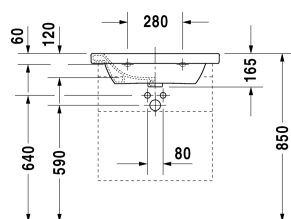

Washbasin, furniture washbasin # 2320650000 / 2320650030 /
2320650041 / 2320650044 / 2320650060

| < 650 mm > |

6480 DuraStyle

Washbasin, furniture washbasin	Dimension	Weight	Order number
with tap platform, 650 mm			
Colors			
00 White Alpin			
Variant			
● with overflow	650 x 480 mm	18,300 kg	2320650000
●●● with overflow	650 x 480 mm	18,300 kg	2320650030
● without overflow	650 x 480 mm	18,300 kg	2320650041
●●● without overflow	650 x 480 mm	18,300 kg	2320650044
☒ with overflow	650 x 480 mm	18,300 kg	2320650060
Accessory			
Siphon for washbasin with outlet pipe 300 mm	1 1/4" mm	0,600 kg	005026
Continuous flow waste	80 mm	0,400 kg	005038
Suitable products			
Semi pedestal for # 231955, 231960, 231965, 232012, 232010, 232080, 232065, 232610, 232680, 232510, 232580, 233813,			085830
Pedestal for # 231955, 231960, 231965, 232012, 232010, 232080, 232065, 232610, 232680, 232510, 232580, 233813,			085829
Washbasin trim for DuraStyle # 232065, 580 x 448 mm	580 x 448 mm		DS6080
Shelf wall-mounted included console support # UV 9926, for DuraStyle # 232065, 580 x 448 mm	580 x 448 mm		DS6180

All drawings contain the necessary measurements which are subject to standard tolerances. Exact measurements, in particular for customised installation scenarios, can only be taken from the finished ceramic piece.