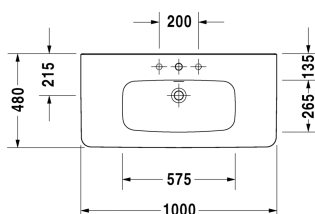

Washbasin, furniture washbasin # 2320100000 / 2320100030 /
2320100041 / 2320100044 / 2320100060

| < 1000 mm > |

6482 DuraStyle

Washbasin, furniture washbasin	Dimension	Weight	Order number
with tap platform, 1000 mm			
Colors			
00 White Alpin			
Variant			
● with overflow	1000 x 480 mm	26,300 kg	2320100000
● ● ● with overflow	1000 x 480 mm	26,300 kg	2320100030
● without overflow	1000 x 480 mm	26,300 kg	2320100041
● ● ● without overflow	1000 x 480 mm	26,300 kg	2320100044
☒ with overflow	1000 x 480 mm	26,300 kg	2320100060
Sanitary ceramics with the special WonderGliss surface finish will remain clean and attractive-looking for a long time to come. When ordering WonderGliss please add a "1" as eleventh digit to the model number.			
Accessory			
Siphon for washbasin with outlet pipe 300 mm	1 1/4" mm	0,600 kg	005026
Continuous flow waste	80 mm	0,400 kg	005038
Suitable products			
Semi pedestal for # 231955, 231960, 231965, 232012, 232010, 232080, 232065, 232610, 232680, 232510, 232580, 233813,			085830
Pedestal for # 231955, 231960, 231965, 232012, 232010, 232080, 232065, 232610, 232680, 232510, 232580, 233813,			085829

All drawings contain the necessary measurements which are subject to standard tolerances. Exact measurements, in particular for customised installation scenarios, can only be taken from the finished ceramic piece.