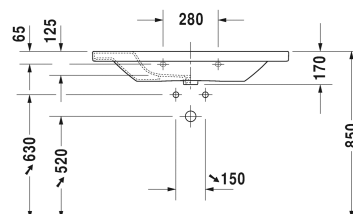

Washbasin, furniture washbasin # 2320100000 / 2320100030 /
2320100041 / 2320100044 / 2320100060

| < 1000 mm > |

6482 DuraStyle

Washbasin, furniture washbasin	Dimension	Weight	Order number
with tap platform, 1000 mm			
Colors			
00 White Alpin			
Variant			
● with overflow	1000 x 480 mm	26,300 kg	2320100000
● ● ● with overflow	1000 x 480 mm	26,300 kg	2320100030
● without overflow	1000 x 480 mm	26,300 kg	2320100041
● ● ● without overflow	1000 x 480 mm	26,300 kg	2320100044
☒ with overflow	1000 x 480 mm	26,300 kg	2320100060
Sanitary ceramics with the special WonderGliss surface finish will remain clean and attractive-looking for a long time to come. When ordering WonderGliss please add a "1" as eleventh digit to the model number.			
Accessory			
Siphon for washbasin with outlet pipe 300 mm	1 1/4" mm	0,600 kg	005026
Continuous flow waste	80 mm	0,400 kg	005038
Suitable products			
Semi pedestal for # 231955, 231960, 231965, 232012, 232010, 232080, 232065, 232610, 232680, 232510, 232580, 233813,			085830
Pedestal for # 231955, 231960, 231965, 232012, 232010, 232080, 232065, 232610, 232680, 232510, 232580, 233813,			085829

All drawings contain the necessary measurements which are subject to standard tolerances. Exact measurements, in particular for customised installation scenarios, can only be taken from the finished ceramic piece.