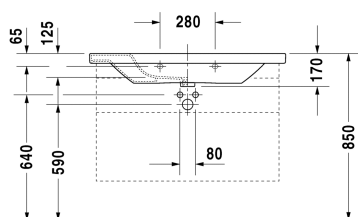

Washbasin, furniture washbasin # 2320100000 / 2320100030 /
2320100041 / 2320100044 / 2320100060

| < 1000 mm > |

6482 DuraStyle

Washbasin, furniture washbasin	Dimension	Weight	Order number
with tap platform, 1000 mm			
Colors			
00 White Alpin			
Variant			
● with overflow	1000 x 480 mm	26,300 kg	2320100000
● ● ● with overflow	1000 x 480 mm	26,300 kg	2320100030
● without overflow	1000 x 480 mm	26,300 kg	2320100041
● ● ● without overflow	1000 x 480 mm	26,300 kg	2320100044
☒ with overflow	1000 x 480 mm	26,300 kg	2320100060
Sanitary ceramics with the special WonderGliss surface finish will remain clean and attractive-looking for a long time to come. When ordering WonderGliss please add a "1" as eleventh digit to the model number.			
Accessory			
Siphon for washbasin with outlet pipe 300 mm	1 1/4" mm	0,600 kg	005026
Continuous flow waste	80 mm	0,400 kg	005038
Suitable products			
Semi pedestal for # 231955, 231960, 231965, 232012, 232010, 232080, 232065, 232610, 232680, 232510, 232580, 233813,			085830
Pedestal for # 231955, 231960, 231965, 232012, 232010, 232080, 232065, 232610, 232680, 232510, 232580, 233813,			085829

All drawings contain the necessary measurements which are subject to standard tolerances. Exact measurements, in particular for customised installation scenarios, can only be taken from the finished ceramic piece.