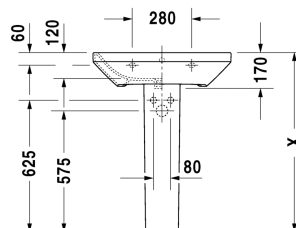

Washbasin # 2319650000 / 2319650030

| < 650 mm > |

| Washbasin | Dimension | Weight | Order number |
|---|--------------|-----------|--------------|
| with overflow, with tap platform, 650 mm | | | |
| Colors | | | |
| 00 White Alpin | | | |
| Variant | | | |
| ● | 650 x 440 mm | 18,400 kg | 2319650000 |
| ● ● ● | 650 x 440 mm | 18,400 kg | 2319650030 |
| Accessory | | | |
| Pedestal for # 231955, 231960, 231965, 232012, 232010, 232080, 232065, 232610, 232680, 232510, 232580, 233813 | | 12,100 kg | 085829 |
| Semi pedestal for # 231955, 231960, 231965, 232012, 232010, 232080, 232065, 232610, 232680, 232510, 232580, 233813 | | 7,100 kg | 085830 |
| Suitable products | | | |
| Semi pedestal for # 231955, 231960, 231965, 232012, 232010, 232080, 232065, 232610, 232680, 232510, 232580, 233813, | | | 085830 |
| Pedestal for # 231955, 231960, 231965, 232012, 232010, 232080, 232065, 232610, 232680, 232510, 232580, 233813, | | | 085829 |

All drawings contain the necessary measurements which are subject to standard tolerances. Exact measurements, in particular for customised installation scenarios, can only be taken from the finished ceramic piece.