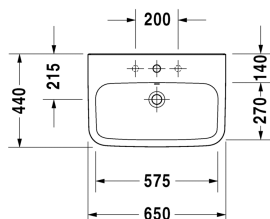

Washbasin # 2319650000 / 2319650030

| < 650 mm > |

| Washbasin | Dimension | Weight | Order number |
|---|--------------|-----------|--------------|
| with overflow, with tap platform, 650 mm | | | |
| Colors | | | |
| 00 White Alpin | | | |
| Variant | | | |
| ● | 650 x 440 mm | 18,400 kg | 2319650000 |
| ● ● ● | 650 x 440 mm | 18,400 kg | 2319650030 |
| Accessory | | | |
| Pedestal for # 231955, 231960, 231965, 232012, 232010, 232080, 232065, 232610, 232680, 232510, 232580, 233813 | | 12,100 kg | 085829 |
| Semi pedestal for # 231955, 231960, 231965, 232012, 232010, 232080, 232065, 232610, 232680, 232510, 232580, 233813 | | 7,100 kg | 085830 |
| Suitable products | | | |
| Semi pedestal for # 231955, 231960, 231965, 232012, 232010, 232080, 232065, 232610, 232680, 232510, 232580, 233813, | | | 085830 |
| Pedestal for # 231955, 231960, 231965, 232012, 232010, 232080, 232065, 232610, 232680, 232510, 232580, 233813, | | | 085829 |

All drawings contain the necessary measurements which are subject to standard tolerances. Exact measurements, in particular for customised installation scenarios, can only be taken from the finished ceramic piece.