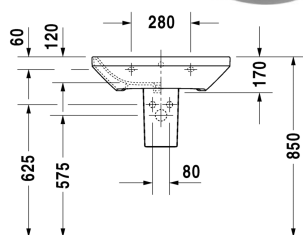

Washbasin # 2319650000 / 2319650030

| < 650 mm > |

| Washbasin | Dimension | Weight | Order number |
|---|--------------|-----------|--------------|
| with overflow, with tap platform, 650 mm | | | |
| Colors | | | |
| 00 White Alpin | | | |
| Variant | | | |
| ● | 650 x 440 mm | 18,400 kg | 2319650000 |
| ● ● ● | 650 x 440 mm | 18,400 kg | 2319650030 |
| Accessory | | | |
| Pedestal for # 231955, 231960, 231965, 232012, 232010, 232080, 232065, 232610, 232680, 232510, 232580, 233813 | | 12,100 kg | 085829 |
| Semi pedestal for # 231955, 231960, 231965, 232012, 232010, 232080, 232065, 232610, 232680, 232510, 232580, 233813 | | 7,100 kg | 085830 |
| Suitable products | | | |
| Semi pedestal for # 231955, 231960, 231965, 232012, 232010, 232080, 232065, 232610, 232680, 232510, 232580, 233813, | | | 085830 |
| Pedestal for # 231955, 231960, 231965, 232012, 232010, 232080, 232065, 232610, 232680, 232510, 232580, 233813, | | | 085829 |

All drawings contain the necessary measurements which are subject to standard tolerances. Exact measurements, in particular for customised installation scenarios, can only be taken from the finished ceramic piece.