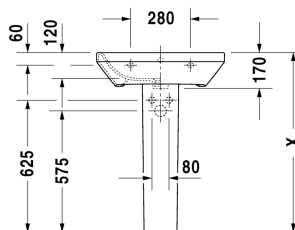

Washbasin # 2319600000 / 2319600030

| < 600 mm > |

Washbasin	Dimension	Weight	Order number
with overflow, with tap platform, 600 mm			
Colors			
00 White Alpin			
Variant			
●	600 x 440 mm	17,000 kg	2319600000
● ● ●	600 x 440 mm	17,000 kg	2319600030
Accessory			
Pedestal for # 231955, 231960, 231965, 232012, 232010, 232080, 232065, 232610, 232680, 232510, 232580, 233813		12,100 kg	085829
Semi pedestal for # 231955, 231960, 231965, 232012, 232010, 232080, 232065, 232610, 232680, 232510, 232580, 233813		7,100 kg	085830
Suitable products			
Semi pedestal for # 231955, 231960, 231965, 232012, 232010, 232080, 232065, 232610, 232680, 232510, 232580, 233813,			085830
Pedestal for # 231955, 231960, 231965, 232012, 232010, 232080, 232065, 232610, 232680, 232510, 232580, 233813,			085829

All drawings contain the necessary measurements which are subject to standard tolerances. Exact measurements, in particular for customised installation scenarios, can only be taken from the finished ceramic piece.