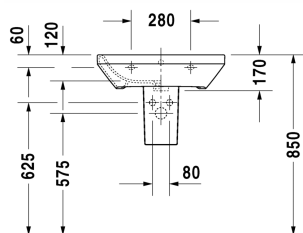

Washbasin # 2319600000 / 2319600030

| < 600 mm > |

Washbasin	Dimension	Weight	Order number
with overflow, with tap platform, 600 mm			
Colors			
00 White Alpin			
Variant			
●	600 x 440 mm	17,000 kg	2319600000
● ● ●	600 x 440 mm	17,000 kg	2319600030
Accessory			
Pedestal for # 231955, 231960, 231965, 232012, 232010, 232080, 232065, 232610, 232680, 232510, 232580, 233813		12,100 kg	085829
Semi pedestal for # 231955, 231960, 231965, 232012, 232010, 232080, 232065, 232610, 232680, 232510, 232580, 233813		7,100 kg	085830
Suitable products			
Semi pedestal for # 231955, 231960, 231965, 232012, 232010, 232080, 232065, 232610, 232680, 232510, 232580, 233813,			085830
Pedestal for # 231955, 231960, 231965, 232012, 232010, 232080, 232065, 232610, 232680, 232510, 232580, 233813,			085829

All drawings contain the necessary measurements which are subject to standard tolerances. Exact measurements, in particular for customised installation scenarios, can only be taken from the finished ceramic piece.