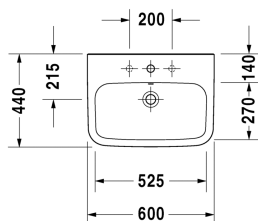

Washbasin # 2319600000 / 2319600030

| < 600 mm > |

Washbasin	Dimension	Weight	Order number
with overflow, with tap platform, 600 mm			
Colors			
00 White Alpin			
Variant			
●	600 x 440 mm	17,000 kg	2319600000
● ● ●	600 x 440 mm	17,000 kg	2319600030
Accessory			
Pedestal for # 231955, 231960, 231965, 232012, 232010, 232080, 232065, 232610, 232680, 232510, 232580, 233813		12,100 kg	085829
Semi pedestal for # 231955, 231960, 231965, 232012, 232010, 232080, 232065, 232610, 232680, 232510, 232580, 233813		7,100 kg	085830
Suitable products			
Semi pedestal for # 231955, 231960, 231965, 232012, 232010, 232080, 232065, 232610, 232680, 232510, 232580, 233813,			085830
Pedestal for # 231955, 231960, 231965, 232012, 232010, 232080, 232065, 232610, 232680, 232510, 232580, 233813,			085829

All drawings contain the necessary measurements which are subject to standard tolerances. Exact measurements, in particular for customised installation scenarios, can only be taken from the finished ceramic piece.