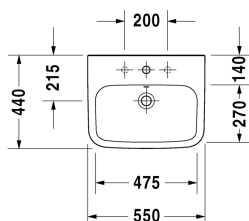

Washbasin # 2319550000 / 2319550030

|< 550 mm >|

Washbasin	Dimension	Weight	Order number
with overflow, with tap platform, 550 mm			
Colors			
00 White Alpin			
Variant			
●	550 x 440 mm	15,800 kg	2319550000
● ● ●	550 x 440 mm	15,800 kg	2319550030
Accessory			
Pedestal for # 231955, 231960, 231965, 232012, 232010, 232080, 232065, 232610, 232680, 232510, 232580, 233813		12,100 kg	085829
Semi pedestal for # 231955, 231960, 231965, 232012, 232010, 232080, 232065, 232610, 232680, 232510, 232580, 233813		7,100 kg	085830
Suitable products			
Semi pedestal for # 231955, 231960, 231965, 232012, 232010, 232080, 232065, 232610, 232680, 232510, 232580, 233813,			085830
Pedestal for # 231955, 231960, 231965, 232012, 232010, 232080, 232065, 232610, 232680, 232510, 232580, 233813,			085829

All drawings contain the necessary measurements which are subject to standard tolerances. Exact measurements, in particular for customised installation scenarios, can only be taken from the finished ceramic piece.