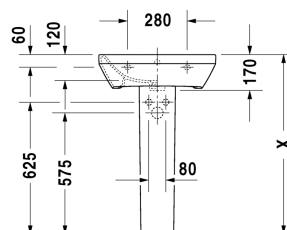

Washbasin # 2319550000 / 2319550030

|< 550 mm >|

Washbasin	Dimension	Weight	Order number
with overflow, with tap platform, 550 mm			
Colors			
00 White Alpin			
Variant			
●	550 x 440 mm	15,800 kg	2319550000
● ● ●	550 x 440 mm	15,800 kg	2319550030
Accessory			
Pedestal for # 231955, 231960, 231965, 232012, 232010, 232080, 232065, 232610, 232680, 232510, 232580, 233813		12,100 kg	085829
Semi pedestal for # 231955, 231960, 231965, 232012, 232010, 232080, 232065, 232610, 232680, 232510, 232580, 233813		7,100 kg	085830
Suitable products			
Semi pedestal for # 231955, 231960, 231965, 232012, 232010, 232080, 232065, 232610, 232680, 232510, 232580, 233813,			085830
Pedestal for # 231955, 231960, 231965, 232012, 232010, 232080, 232065, 232610, 232680, 232510, 232580, 233813,			085829

All drawings contain the necessary measurements which are subject to standard tolerances. Exact measurements, in particular for customised installation scenarios, can only be taken from the finished ceramic piece.