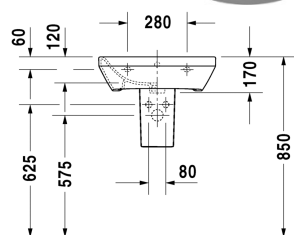

Washbasin # 2319550000 / 2319550030

|< 550 mm >|

Washbasin	Dimension	Weight	Order number
with overflow, with tap platform, 550 mm			
Colors			
00 White Alpin			
Variant			
●	550 x 440 mm	15,800 kg	2319550000
● ● ●	550 x 440 mm	15,800 kg	2319550030
Accessory			
Pedestal for # 231955, 231960, 231965, 232012, 232010, 232080, 232065, 232610, 232680, 232510, 232580, 233813		12,100 kg	085829
Semi pedestal for # 231955, 231960, 231965, 232012, 232010, 232080, 232065, 232610, 232680, 232510, 232580, 233813		7,100 kg	085830
Suitable products			
Semi pedestal for # 231955, 231960, 231965, 232012, 232010, 232080, 232065, 232610, 232680, 232510, 232580, 233813,			085830
Pedestal for # 231955, 231960, 231965, 232012, 232010, 232080, 232065, 232610, 232680, 232510, 232580, 233813,			085829

All drawings contain the necessary measurements which are subject to standard tolerances. Exact measurements, in particular for customised installation scenarios, can only be taken from the finished ceramic piece.