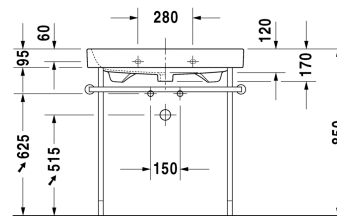

Washbasin, furniture washbasin # 2318800000 / 2318800030 / 2318800060

| < 800 mm > |

6365 Happy D.2

Washbasin, furniture washbasin	Dimension	Weight	Order number
with overflow, with tap platform, overflow clip chrome included, 800 mm			
Colors			
00 White Alpin			
Variant			
●	800 x 505 mm	25,900 kg	2318800000
● ● ●	800 x 505 mm	25,900 kg	2318800030
☒	800 x 505 mm	25,900 kg	2318800060
Sanitary ceramics with the special WonderGliss surface finish will remain clean and attractive-looking for a long time to come. When ordering WonderGliss please add a "1" as eleventh digit to the model number.			
Accessory			
Metal console height adjustable +50 mm, chrome, for washbasin # 231880		3,500 kg	003077
Design Siphon		1,500 kg	005036
Design angle valve with rosette	1/2" mm	0,500 kg	003045
Space saving waste	1 1/4" mm	0,400 kg	005073
Suitable products			
Vanity unit wall-mounted 2 drawers, upper drawer including cut-out for siphon and siphon cover, for Happy D.2 # 231880 (not ground), 775 x 480 mm	775 x 480 mm		H26365

Washbasin, furniture washbasin # 2318800000 / 2318800030 /
2318800060

|< 800 mm >|

Metal console height adjustable +50 mm, chrome, for washbasin # 231880,	003077
Vanity unit floor-standing 2 drawers, upper drawer including cut-out for siphon and siphon cover, for Happy D.2 # 231880 (not ground), 775 x 480 mm	H26373

All drawings contain the necessary measurements which are subject to standard tolerances. Exact measurements, in particular for customised installation scenarios, can only be taken from the finished ceramic piece.