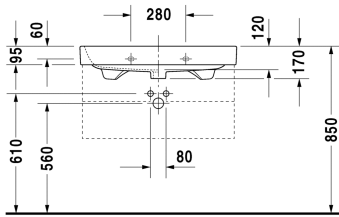

Washbasin, furniture washbasin # 2318800000 / 2318800030 / 2318800060

| < 800 mm > |

6365 Happy D.2

Washbasin, furniture washbasin	Dimension	Weight	Order number
with overflow, with tap platform, overflow clip chrome included, 800 mm			
Colors			
00 White Alpin			
Variant			
●	800 x 505 mm	25,900 kg	2318800000
● ● ●	800 x 505 mm	25,900 kg	2318800030
☒	800 x 505 mm	25,900 kg	2318800060
Sanitary ceramics with the special WonderGliss surface finish will remain clean and attractive-looking for a long time to come. When ordering WonderGliss please add a "1" as eleventh digit to the model number.			
Accessory			
Metal console height adjustable +50 mm, chrome, for washbasin # 231880		3,500 kg	003077
Design Siphon		1,500 kg	005036
Design angle valve with rosette	1/2" mm	0,500 kg	003045
Space saving waste	1 1/4" mm	0,400 kg	005073
Suitable products			
Vanity unit wall-mounted 2 drawers, upper drawer including cut-out for siphon and siphon cover, for Happy D.2 # 231880 (not ground), 775 x 480 mm	775 x 480 mm		H26365

Washbasin, furniture washbasin # 2318800000 / 2318800030 /
2318800060

|< 800 mm >|

Metal console height adjustable +50 mm, chrome, for washbasin # 231880,	003077
Vanity unit floor-standing 2 drawers, upper drawer including cut-out for siphon and siphon cover, for Happy D.2 # 231880 (not ground), 775 x 480 mm	H26373

All drawings contain the necessary measurements which are subject to standard tolerances. Exact measurements, in particular for customised installation scenarios, can only be taken from the finished ceramic piece.