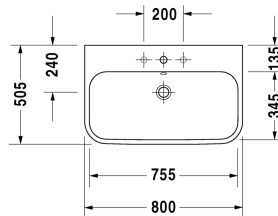

Washbasin, furniture washbasin # 2318800000 / 2318800030 / 2318800060

| < 800 mm > |

6365 Happy D.2

Washbasin, furniture washbasin	Dimension	Weight	Order number
with overflow, with tap platform, overflow clip chrome included, 800 mm			
Colors			
00 White Alpin			
Variant			
●	800 x 505 mm	25,900 kg	2318800000
● ● ●	800 x 505 mm	25,900 kg	2318800030
☒	800 x 505 mm	25,900 kg	2318800060
Sanitary ceramics with the special WonderGliss surface finish will remain clean and attractive-looking for a long time to come. When ordering WonderGliss please add a "1" as eleventh digit to the model number.			
Accessory			
Metal console height adjustable +50 mm, chrome, for washbasin # 231880		3,500 kg	003077
Design Siphon		1,500 kg	005036
Design angle valve with rosette	1/2" mm	0,500 kg	003045
Space saving waste	1 1/4" mm	0,400 kg	005073
Suitable products			
Vanity unit wall-mounted 2 drawers, upper drawer including cut-out for siphon and siphon cover, for Happy D.2 # 231880 (not ground), 775 x 480 mm	775 x 480 mm		H26365

Washbasin, furniture washbasin # 2318800000 / 2318800030 /
2318800060

|< 800 mm >|

Metal console height adjustable +50 mm, chrome, for washbasin # 231880,	003077
Vanity unit floor-standing 2 drawers, upper drawer including cut-out for siphon and siphon cover, for Happy D.2 # 231880 (not ground), 775 x 480 mm	H26373

All drawings contain the necessary measurements which are subject to standard tolerances. Exact measurements, in particular for customised installation scenarios, can only be taken from the finished ceramic piece.