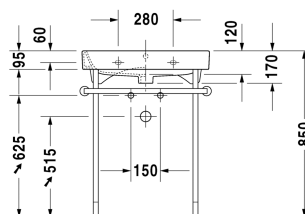

**Washbasin, furniture washbasin # 2318650000 / 2318650030 / 2318650060**

| < 650 mm > |

6364 Happy D.2

Washbasin, furniture washbasin	Dimension	Weight	Order number
with overflow, with tap platform, overflow clip chrome included, 650 mm			
<b>Colors</b>			
00 White Alpin			
<b>Variant</b>			
●	650 x 505 mm	21,000 kg	2318650000
● ● ●	650 x 505 mm	21,000 kg	2318650030
☒	650 x 505 mm	21,000 kg	2318650060
Sanitary ceramics with the special WonderGliss surface finish will remain clean and attractive-looking for a long time to come. When ordering WonderGliss please add a "1" as eleventh digit to the model number.			
<b>Accessory</b>			
Metal console height adjustable +50 mm, chrome, for washbasin # 231865		3,400 kg	003078
Design Siphon		1,500 kg	005036
Design angle valve with rosette	1/2" mm	0,500 kg	003045
Space saving waste	1 1/4" mm	0,400 kg	005073
<b>Suitable products</b>			
Vanity unit wall-mounted 2 drawers, upper drawer including cut-out for siphon and siphon cover, for Happy D.2 # 231865 (not ground), 625 x 480 mm	625 x 480 mm		H26364

Washbasin, furniture washbasin # 2318650000 / 2318650030 /  
2318650060

|< 650 mm >|

Metal console height adjustable +50 mm, chrome, for washbasin # 231865,	003078
Vanity unit floor-standing 2 drawers, upper drawer including cut-out for siphon and siphon cover, for Happy D.2 # 231865 (not ground), 625 x 480 mm	H26372

*All drawings contain the necessary measurements which are subject to standard tolerances. Exact measurements, in particular for customised installation scenarios, can only be taken from the finished ceramic piece.*