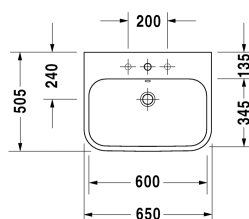

**Washbasin, furniture washbasin # 2318650000 / 2318650030 / 2318650060**

| < 650 mm > |

6364 Happy D.2

Washbasin, furniture washbasin	Dimension	Weight	Order number
with overflow, with tap platform, overflow clip chrome included, 650 mm			
<b>Colors</b>			
00 White Alpin			
<b>Variant</b>			
●	650 x 505 mm	21,000 kg	2318650000
● ● ●	650 x 505 mm	21,000 kg	2318650030
☒	650 x 505 mm	21,000 kg	2318650060
Sanitary ceramics with the special WonderGliss surface finish will remain clean and attractive-looking for a long time to come. When ordering WonderGliss please add a "1" as eleventh digit to the model number.			
<b>Accessory</b>			
Metal console height adjustable +50 mm, chrome, for washbasin # 231865		3,400 kg	003078
Design Siphon		1,500 kg	005036
Design angle valve with rosette	1/2" mm	0,500 kg	003045
Space saving waste	1 1/4" mm	0,400 kg	005073
<b>Suitable products</b>			
Vanity unit wall-mounted 2 drawers, upper drawer including cut-out for siphon and siphon cover, for Happy D.2 # 231865 (not ground), 625 x 480 mm	625 x 480 mm		H26364

Washbasin, furniture washbasin # 2318650000 / 2318650030 /  
2318650060

|< 650 mm >|

Metal console height adjustable +50 mm, chrome, for washbasin # 231865,	003078
Vanity unit floor-standing 2 drawers, upper drawer including cut-out for siphon and siphon cover, for Happy D.2 # 231865 (not ground), 625 x 480 mm	H26372

*All drawings contain the necessary measurements which are subject to standard tolerances. Exact measurements, in particular for customised installation scenarios, can only be taken from the finished ceramic piece.*