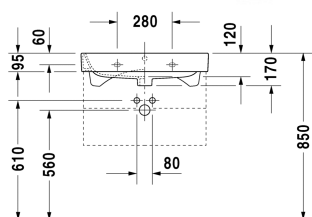

**Washbasin, furniture washbasin # 2318650000 / 2318650030 / 2318650060**

| < 650 mm > |

6364 Happy D.2

Washbasin, furniture washbasin	Dimension	Weight	Order number
with overflow, with tap platform, overflow clip chrome included, 650 mm			
<b>Colors</b>			
00 White Alpin			
<b>Variant</b>			
●	650 x 505 mm	21,000 kg	2318650000
● ● ●	650 x 505 mm	21,000 kg	2318650030
☒	650 x 505 mm	21,000 kg	2318650060
Sanitary ceramics with the special WonderGliss surface finish will remain clean and attractive-looking for a long time to come. When ordering WonderGliss please add a "1" as eleventh digit to the model number.			
<b>Accessory</b>			
Metal console height adjustable +50 mm, chrome, for washbasin # 231865		3,400 kg	003078
Design Siphon		1,500 kg	005036
Design angle valve with rosette	1/2" mm	0,500 kg	003045
Space saving waste	1 1/4" mm	0,400 kg	005073
<b>Suitable products</b>			
Vanity unit wall-mounted 2 drawers, upper drawer including cut-out for siphon and siphon cover, for Happy D.2 # 231865 (not ground), 625 x 480 mm	625 x 480 mm		H26364

Washbasin, furniture washbasin # 2318650000 / 2318650030 /  
2318650060

|< 650 mm >|

Metal console height adjustable +50 mm, chrome, for washbasin # 231865,	003078
Vanity unit floor-standing 2 drawers, upper drawer including cut-out for siphon and siphon cover, for Happy D.2 # 231865 (not ground), 625 x 480 mm	H26372

*All drawings contain the necessary measurements which are subject to standard tolerances. Exact measurements, in particular for customised installation scenarios, can only be taken from the finished ceramic piece.*