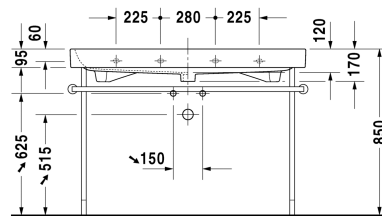

Washbasin, furniture washbasin # 2318120000 / 2318120030 / 2318120060

| < 1200 mm > |

6367 Happy D.2

Washbasin, furniture washbasin	Dimension	Weight	Order number
with overflow, with tap platform, overflow clip chrome included, 1200 mm			
Colors			
00 White Alpin			
Variant			
●	1200 x 505 mm	32,700 kg	2318120000
● ● ●	1200 x 505 mm	32,700 kg	2318120030
☒	1200 x 505 mm	32,700 kg	2318120060
Sanitary ceramics with the special WonderGliss surface finish will remain clean and attractive-looking for a long time to come. When ordering WonderGliss please add a "1" as eleventh digit to the model number.			
Accessory			
Metal console chrome, height adjustable +50 mm, for washbasin # 231812		4,000 kg	003079
Design Siphon		1,500 kg	005036
Design angle valve with rosette	1/2" mm	0,500 kg	003045
Space saving waste	1 1/4" mm	0,400 kg	005073
Suitable products			
Metal console chrome, height adjustable +50 mm, for washbasin # 231812,			003079

Washbasin, furniture washbasin # 2318120000 / 2318120030 /
2318120060

|< 1200 mm >|

Vanity unit wall-mounted 2 drawers, upper drawer including cut-out for siphon and siphon cover, for Happy D.2 # 231812 (not ground), 1175 x 480 mm	1175 x 480 mm	H26367
Vanity unit floor-standing 2 drawers, upper drawer including cut-out for siphon and siphon cover, for Happy D.2 # 231812 (not ground), 1175 x 480 mm	1175 x 480 mm	H26375

All drawings contain the necessary measurements which are subject to standard tolerances. Exact measurements, in particular for customised installation scenarios, can only be taken from the finished ceramic piece.