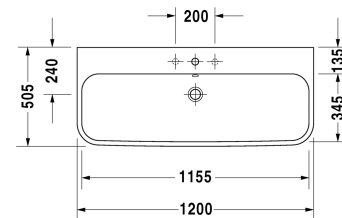

Washbasin, furniture washbasin # 2318120000 / 2318120030 / 2318120060

| < 1200 mm > |

6367 Happy D.2

Washbasin, furniture washbasin	Dimension	Weight	Order number
with overflow, with tap platform, overflow clip chrome included, 1200 mm			
Colors			
00 White Alpin			
Variant			
●	1200 x 505 mm	32,700 kg	2318120000
● ● ●	1200 x 505 mm	32,700 kg	2318120030
☒	1200 x 505 mm	32,700 kg	2318120060
Sanitary ceramics with the special WonderGliss surface finish will remain clean and attractive-looking for a long time to come. When ordering WonderGliss please add a "1" as eleventh digit to the model number.			
Accessory			
Metal console chrome, height adjustable +50 mm, for washbasin # 231812		4,000 kg	003079
Design Siphon		1,500 kg	005036
Design angle valve with rosette	1/2" mm	0,500 kg	003045
Space saving waste	1 1/4" mm	0,400 kg	005073
Suitable products			
Metal console chrome, height adjustable +50 mm, for washbasin # 231812,			003079

Washbasin, furniture washbasin # 2318120000 / 2318120030 /
2318120060

|< 1200 mm >|

Vanity unit wall-mounted 2 drawers, upper drawer including cut-out for siphon and siphon cover, for Happy D.2 # 231812 (not ground), 1175 x 480 mm	1175 x 480 mm	H26367
Vanity unit floor-standing 2 drawers, upper drawer including cut-out for siphon and siphon cover, for Happy D.2 # 231812 (not ground), 1175 x 480 mm	1175 x 480 mm	H26375

All drawings contain the necessary measurements which are subject to standard tolerances. Exact measurements, in particular for customised installation scenarios, can only be taken from the finished ceramic piece.