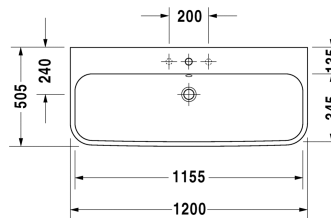

Washbasin, furniture washbasin # 2318120000 / 2318120030 / 2318120060

| < 1200 mm > |

6367 Happy D.2

Washbasin, furniture washbasin	Dimension	Weight	Order number
with overflow, with tap platform, overflow clip chrome included, 1200 mm			
Colors			
00 White Alpin			
Variant			
●	1200 x 505 mm	32,700 kg	2318120000
● ● ●	1200 x 505 mm	32,700 kg	2318120030
☒	1200 x 505 mm	32,700 kg	2318120060
Sanitary ceramics with the special WonderGliss surface finish will remain clean and attractive-looking for a long time to come. When ordering WonderGliss please add a "1" as eleventh digit to the model number.			
Accessory			
Metal console chrome, height adjustable +50 mm, for washbasin # 231812		4,000 kg	003079
Design Siphon		1,500 kg	005036
Design angle valve with rosette	1/2" mm	0,500 kg	003045
Space saving waste	1 1/4" mm	0,400 kg	005073
Suitable products			
Metal console chrome, height adjustable +50 mm, for washbasin # 231812,			003079

Washbasin, furniture washbasin # 2318120000 / 2318120030 /
2318120060

|< 1200 mm >|

Vanity unit wall-mounted 2 drawers, upper drawer including cut-out for siphon and siphon cover, for Happy D.2 # 231812 (not ground), 1175 x 480 mm	1175 x 480 mm	H26367
Vanity unit floor-standing 2 drawers, upper drawer including cut-out for siphon and siphon cover, for Happy D.2 # 231812 (not ground), 1175 x 480 mm	1175 x 480 mm	H26375

All drawings contain the necessary measurements which are subject to standard tolerances. Exact measurements, in particular for customised installation scenarios, can only be taken from the finished ceramic piece.