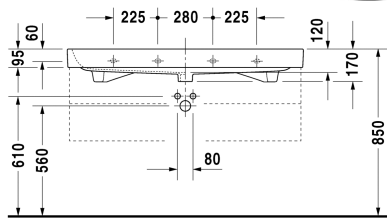

Washbasin, furniture washbasin # 2318120000 / 2318120030 / 2318120060

| < 1200 mm > |

6367 Happy D.2

Washbasin, furniture washbasin	Dimension	Weight	Order number
with overflow, with tap platform, overflow clip chrome included, 1200 mm			
Colors			
00 White Alpin			
Variant			
●	1200 x 505 mm	32,700 kg	2318120000
● ● ●	1200 x 505 mm	32,700 kg	2318120030
☒	1200 x 505 mm	32,700 kg	2318120060
Sanitary ceramics with the special WonderGliss surface finish will remain clean and attractive-looking for a long time to come. When ordering WonderGliss please add a "1" as eleventh digit to the model number.			
Accessory			
Metal console chrome, height adjustable +50 mm, for washbasin # 231812		4,000 kg	003079
Design Siphon		1,500 kg	005036
Design angle valve with rosette	1/2" mm	0,500 kg	003045
Space saving waste	1 1/4" mm	0,400 kg	005073
Suitable products			
Metal console chrome, height adjustable +50 mm, for washbasin # 231812,			003079

Washbasin, furniture washbasin # 2318120000 / 2318120030 /
2318120060

|< 1200 mm >|

Vanity unit wall-mounted 2 drawers, upper drawer including cut-out for siphon and siphon cover, for Happy D.2 # 231812 (not ground), 1175 x 480 mm	1175 x 480 mm	H26367
Vanity unit floor-standing 2 drawers, upper drawer including cut-out for siphon and siphon cover, for Happy D.2 # 231812 (not ground), 1175 x 480 mm	1175 x 480 mm	H26375

All drawings contain the necessary measurements which are subject to standard tolerances. Exact measurements, in particular for customised installation scenarios, can only be taken from the finished ceramic piece.