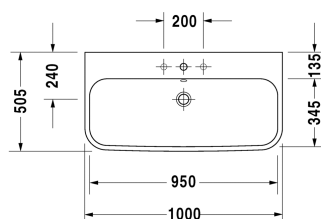

Washbasin, furniture washbasin # 2318100000 / 2318100030 / 2318100060

| < 1000 mm > |

6366 Happy D.2

Washbasin, furniture washbasin	Dimension	Weight	Order number
with overflow, with tap platform, overflow clip chrome included, 1000 mm			
Colors			
00 White Alpin			
Variant			
●	1000 x 505 mm	27,000 kg	2318100000
● ● ●	1000 x 505 mm	27,000 kg	2318100030
☒	1000 x 505 mm	27,000 kg	2318100060
Sanitary ceramics with the special WonderGliss surface finish will remain clean and attractive-looking for a long time to come. When ordering WonderGliss please add a "1" as eleventh digit to the model number.			
Accessory			
Metal console height adjustable +50 mm, chrome, for washbasin # 231810		3,600 kg	003076
Design Siphon		1,500 kg	005036
Design angle valve with rosette	1/2" mm	0,500 kg	003045
Space saving waste	1 1/4" mm	0,400 kg	005073
Suitable products			
Vanity unit wall-mounted 2 drawers, upper drawer including cut-out for siphon and siphon cover, for Happy D.2 # 231810 (not ground), 975 x 480 mm	975 x 480 mm		H26366

Washbasin, furniture washbasin # 2318100000 / 2318100030 /
2318100060

|< 1000 mm >|

Metal console height adjustable +50 mm, chrome, for washbasin # 231810,	003076
Vanity unit floor-standing 2 drawers, upper drawer including cut-out for siphon and siphon cover, for Happy D.2 # 231810 (not ground), 975 x 480 mm	H26374

All drawings contain the necessary measurements which are subject to standard tolerances. Exact measurements, in particular for customised installation scenarios, can only be taken from the finished ceramic piece.