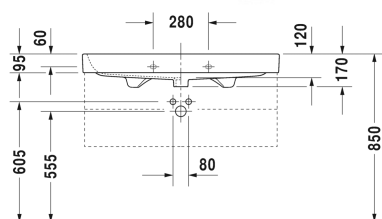

Washbasin, furniture washbasin # 2318100000 / 2318100030 / 2318100060

| < 1000 mm > |

6366 Happy D.2

Washbasin, furniture washbasin	Dimension	Weight	Order number
with overflow, with tap platform, overflow clip chrome included, 1000 mm			
Colors			
00 White Alpin			
Variant			
●	1000 x 505 mm	27,000 kg	2318100000
● ● ●	1000 x 505 mm	27,000 kg	2318100030
☒	1000 x 505 mm	27,000 kg	2318100060
Sanitary ceramics with the special WonderGliss surface finish will remain clean and attractive-looking for a long time to come. When ordering WonderGliss please add a "1" as eleventh digit to the model number.			
Accessory			
Metal console height adjustable +50 mm, chrome, for washbasin # 231810		3,600 kg	003076
Design Siphon		1,500 kg	005036
Design angle valve with rosette	1/2" mm	0,500 kg	003045
Space saving waste	1 1/4" mm	0,400 kg	005073
Suitable products			
Vanity unit wall-mounted 2 drawers, upper drawer including cut-out for siphon and siphon cover, for Happy D.2 # 231810 (not ground), 975 x 480 mm	975 x 480 mm		H26366

Washbasin, furniture washbasin # 2318100000 / 2318100030 /
2318100060

|< 1000 mm >|

Metal console height adjustable +50 mm, chrome, for washbasin # 231810,	003076
Vanity unit floor-standing 2 drawers, upper drawer including cut-out for siphon and siphon cover, for Happy D.2 # 231810 (not ground), 975 x 480 mm	H26374

All drawings contain the necessary measurements which are subject to standard tolerances. Exact measurements, in particular for customised installation scenarios, can only be taken from the finished ceramic piece.