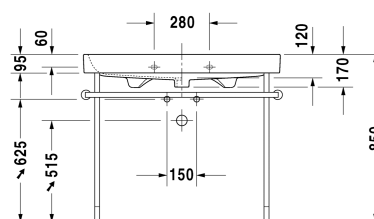

Washbasin, furniture washbasin # 2318100000 / 2318100030 / 2318100060

| < 1000 mm > |

6366 Happy D.2

Washbasin, furniture washbasin	Dimension	Weight	Order number
with overflow, with tap platform, overflow clip chrome included, 1000 mm			
Colors			
00 White Alpin			
Variant			
●	1000 x 505 mm	27,000 kg	2318100000
● ● ●	1000 x 505 mm	27,000 kg	2318100030
☒	1000 x 505 mm	27,000 kg	2318100060
Sanitary ceramics with the special WonderGliss surface finish will remain clean and attractive-looking for a long time to come. When ordering WonderGliss please add a "1" as eleventh digit to the model number.			
Accessory			
Metal console height adjustable +50 mm, chrome, for washbasin # 231810		3,600 kg	003076
Design Siphon		1,500 kg	005036
Design angle valve with rosette	1/2" mm	0,500 kg	003045
Space saving waste	1 1/4" mm	0,400 kg	005073
Suitable products			
Vanity unit wall-mounted 2 drawers, upper drawer including cut-out for siphon and siphon cover, for Happy D.2 # 231810 (not ground), 975 x 480 mm	975 x 480 mm		H26366

Washbasin, furniture washbasin # 2318100000 / 2318100030 /
2318100060

|< 1000 mm >|

Metal console height adjustable +50 mm, chrome, for washbasin # 231810,	003076
Vanity unit floor-standing 2 drawers, upper drawer including cut-out for siphon and siphon cover, for Happy D.2 # 231810 (not ground), 975 x 480 mm	H26374

All drawings contain the necessary measurements which are subject to standard tolerances. Exact measurements, in particular for customised installation scenarios, can only be taken from the finished ceramic piece.