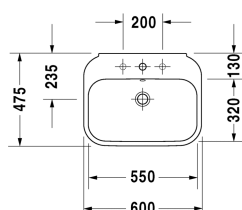

Washbasin # 2316600000 / 2316600030 / 2316600060

| < 600 mm > |

Washbasin	Dimension	Weight	Order number
with overflow, with tap platform, overflow clip chrome included, 600 mm			
Colors			
00 White Alpin			
Variant			
●	600 x 475 mm	19,500 kg	2316600000
● ● ●	600 x 475 mm	19,500 kg	2316600030
☒	600 x 475 mm	19,500 kg	2316600060
Sanitary ceramics with the special WonderGliss surface finish will remain clean and attractive-looking for a long time to come. When ordering WonderGliss please add a "1" as eleventh digit to the model number.			
Accessory			
Pedestal for # 231680, 231665, 2316600000 (not for 2316600030)		13,900 kg	085827
Semi pedestal for # 231680, 231665, 2316600000 (not for 2316600030)	210 x 310 mm	7,600 kg	085828
Design Siphon		1,500 kg	005036
Suitable products			
Semi pedestal for # 231680, 231665, 2316600000 (not for 2316600030), 210 x 310 mm	210 x 310 mm		085828
Pedestal for # 231680, 231665, 2316600000 (not for 2316600030),			085827

Washbasin # 2316600000 / 2316600030 / 2316600060

|< 600 mm >|

All drawings contain the necessary measurements which are subject to standard tolerances. Exact measurements, in particular for customised installation scenarios, can only be taken from the finished ceramic piece.