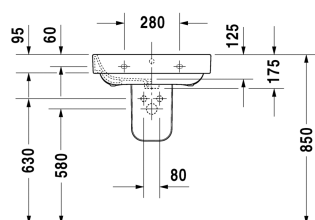

Washbasin # 2316600000 / 2316600030 / 2316600060

| < 600 mm > |

Washbasin	Dimension	Weight	Order number
with overflow, with tap platform, overflow clip chrome included, 600 mm			
Colors			
00 White Alpin			
Variant			
●	600 x 475 mm	19,500 kg	2316600000
● ● ●	600 x 475 mm	19,500 kg	2316600030
☒	600 x 475 mm	19,500 kg	2316600060
Sanitary ceramics with the special WonderGliss surface finish will remain clean and attractive-looking for a long time to come. When ordering WonderGliss please add a "1" as eleventh digit to the model number.			
Accessory			
Pedestal for # 231680, 231665, 2316600000 (not for 2316600030)		13,900 kg	085827
Semi pedestal for # 231680, 231665, 2316600000 (not for 2316600030)	210 x 310 mm	7,600 kg	085828
Design Siphon		1,500 kg	005036
Suitable products			
Semi pedestal for # 231680, 231665, 2316600000 (not for 2316600030), 210 x 310 mm	210 x 310 mm		085828
Pedestal for # 231680, 231665, 2316600000 (not for 2316600030),			085827

Washbasin # 2316600000 / 2316600030 / 2316600060

|< 600 mm >|

All drawings contain the necessary measurements which are subject to standard tolerances. Exact measurements, in particular for customised installation scenarios, can only be taken from the finished ceramic piece.