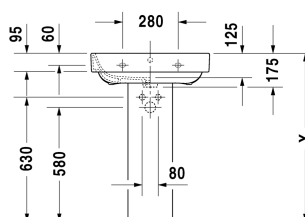

Washbasin # 2316600000 / 2316600030 / 2316600060

| < 600 mm > |

Washbasin	Dimension	Weight	Order number
with overflow, with tap platform, overflow clip chrome included, 600 mm			
Colors			
00 White Alpin			
Variant			
●	600 x 475 mm	19,500 kg	2316600000
● ● ●	600 x 475 mm	19,500 kg	2316600030
☒	600 x 475 mm	19,500 kg	2316600060
Sanitary ceramics with the special WonderGliss surface finish will remain clean and attractive-looking for a long time to come. When ordering WonderGliss please add a "1" as eleventh digit to the model number.			
Accessory			
Pedestal for # 231680, 231665, 2316600000 (not for 2316600030)		13,900 kg	085827
Semi pedestal for # 231680, 231665, 2316600000 (not for 2316600030)	210 x 310 mm	7,600 kg	085828
Design Siphon		1,500 kg	005036
Suitable products			
Semi pedestal for # 231680, 231665, 2316600000 (not for 2316600030), 210 x 310 mm	210 x 310 mm		085828
Pedestal for # 231680, 231665, 2316600000 (not for 2316600030),			085827

Washbasin # 2316600000 / 2316600030 / 2316600060

|< 600 mm >|

All drawings contain the necessary measurements which are subject to standard tolerances. Exact measurements, in particular for customised installation scenarios, can only be taken from the finished ceramic piece.