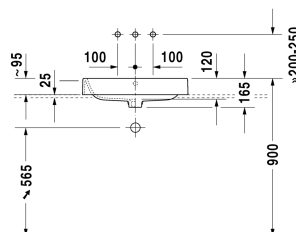

Wash bowl # 2314600000

| < 600 mm > |

Wash bowl	Dimension	Weight	Order number
ground, with overflow, without tap platform, fixings included, overflow clip chrome included, 600 mm			
Colors			
00 White Alpin			
Variant			
☒	600 x 400 mm	13,600 kg	2314600000
Sanitary ceramics with the special WonderGliss surface finish will remain clean and attractive-looking for a long time to come. When ordering WonderGliss please add a "1" as eleventh digit to the model number.			
Accessory			
Design Siphon		1,500 kg	005036
Design angle valve with rosette	1/2" mm	0,500 kg	003045
Pop-up basin waste with horizontal lever**		0,500 kg	005031
Push-open waste		0,350 kg	005052
Suitable products			
Console including draws 2 drawers beneath console, 2 console supports, 1 cut-out central, 800 x 550 mm	800 x 550 mm		F08521
Console including draws 3 drawers beneath consoles, 3 console supports, 1 cut-out left side, 1500 x 550 mm	1500 x 550 mm		F08528
Console including draws 3 drawers beneath consoles, 3 console supports, 1 cut-out right side, 1500 x 550 mm	1500 x 550 mm		F08529
Console including draws 3 drawers beneath consoles, 3 console supports, 2 cut-outs, 1500 x 550 mm	1500 x 550 mm		F08530

Wash bowl # 2314600000

|< 600 mm >|

Console for above counter basin and countertop basin console with two cut-outs, Width min. see ordering information, Width max 2000 mm, price per section of 100 mm, basic price till 800 mm, 480 mm

LC095C

All drawings contain the necessary measurements which are subject to standard tolerances. Exact measurements, in particular for customised installation scenarios, can only be taken from the finished ceramic piece.