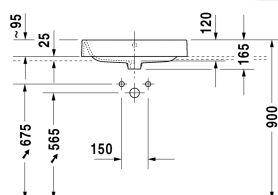

Wash bowl # 2314600000

| < 600 mm > |

Wash bowl	Dimension	Weight	Order number
ground, with overflow, without tap platform, fixings included, overflow clip chrome included, 600 mm			
Colors			
00 White Alpin			
Variant			
☒	600 x 400 mm	13,600 kg	2314600000
Sanitary ceramics with the special WonderGliss surface finish will remain clean and attractive-looking for a long time to come. When ordering WonderGliss please add a "1" as eleventh digit to the model number.			
Accessory			
Design Siphon		1,500 kg	005036
Design angle valve with rosette	1/2" mm	0,500 kg	003045
Pop-up basin waste with horizontal lever**		0,500 kg	005031
Push-open waste		0,350 kg	005052
Suitable products			
Console including draws 2 drawers beneath console, 2 console supports, 1 cut-out central, 800 x 550 mm	800 x 550 mm		F08521
Console including draws 3 drawers beneath consoles, 3 console supports, 1 cut-out left side, 1500 x 550 mm	1500 x 550 mm		F08528
Console including draws 3 drawers beneath consoles, 3 console supports, 1 cut-out right side, 1500 x 550 mm	1500 x 550 mm		F08529
Console including draws 3 drawers beneath consoles, 3 console supports, 2 cut-outs, 1500 x 550 mm	1500 x 550 mm		F08530

Wash bowl # 2314600000

|< 600 mm >|

Console for above counter basin and countertop basin console with two cut-outs, Width min. see ordering information, Width max 2000 mm, price per section of 100 mm, basic price till 800 mm, 480 mm

LC095C

All drawings contain the necessary measurements which are subject to standard tolerances. Exact measurements, in particular for customised installation scenarios, can only be taken from the finished ceramic piece.