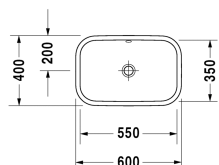

Wash bowl # 2314600000

| < 600 mm > |

Wash bowl	Dimension	Weight	Order number
ground, with overflow, without tap platform, fixings included, overflow clip chrome included, 600 mm			
Colors			
00 White Alpin			
Variant			
☒	600 x 400 mm	13,600 kg	2314600000
Sanitary ceramics with the special WonderGliss surface finish will remain clean and attractive-looking for a long time to come. When ordering WonderGliss please add a "1" as eleventh digit to the model number.			
Accessory			
Design Siphon		1,500 kg	005036
Design angle valve with rosette	1/2" mm	0,500 kg	003045
Pop-up basin waste with horizontal lever**		0,500 kg	005031
Push-open waste		0,350 kg	005052
Suitable products			
Console including draws 2 drawers beneath console, 2 console supports, 1 cut-out central, 800 x 550 mm	800 x 550 mm		F08521
Console including draws 3 drawers beneath consoles, 3 console supports, 1 cut-out left side, 1500 x 550 mm	1500 x 550 mm		F08528
Console including draws 3 drawers beneath consoles, 3 console supports, 1 cut-out right side, 1500 x 550 mm	1500 x 550 mm		F08529
Console including draws 3 drawers beneath consoles, 3 console supports, 2 cut-outs, 1500 x 550 mm	1500 x 550 mm		F08530

Wash bowl # 2314600000

|< 600 mm >|

Console for above counter basin and countertop basin console with two cut-outs, Width min. see ordering information, Width max 2000 mm, price per section of 100 mm, basic price till 800 mm, 480 mm