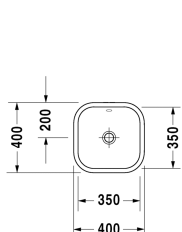

Wash bowl # 2314400000

| < 400 mm > |

Wash bowl	Dimension	Weight	Order number
ground, with overflow, without tap platform, fixings included, overflow clip chrome included, 400 mm			
<b>Colors</b>			
00 White Alpin			
<b>Variant</b>			
☒	400 x 400 mm	12,000 kg	2314400000
Sanitary ceramics with the special WonderGliss surface finish will remain clean and attractive-looking for a long time to come. When ordering WonderGliss please add a "1" as eleventh digit to the model number.			
<b>Accessory</b>			
Design Siphon		1,500 kg	005036
Design angle valve with rosette	1/2" mm	0,500 kg	003045
Pop-up basin waste with horizontal lever**		0,500 kg	005031
Push-open waste		0,350 kg	005052
<b>Suitable products</b>			
Console including draws 2 drawers beneath console, 2 console supports, 1 cut-out central, 800 x 550 mm	800 x 550 mm		F08521
Console including draws 1 drawer beneath console, 2 console supports, 1 cut-out central, 1 siphon cover, 600 x 550 mm	600 x 550 mm		F08520
Console including draws 3 drawers beneath consoles, 3 console supports, 1 cut-out left side, 1500 x 550 mm	1500 x 550 mm		F08528
Console including draws 3 drawers beneath consoles, 3 console supports, 1 cut-out right side, 1500 x 550 mm	1500 x 550 mm		F08529
Console including draws 3 drawers beneath consoles, 3 console supports, 2 cut-outs, 1500 x 550 mm	1500 x 550 mm		F08530
Console including draws 3 drawers beneath consoles, 3 console supports, 1 siphon cover, 1 cut-out central, 1800 x 550 mm	1800 x 550 mm		F08531