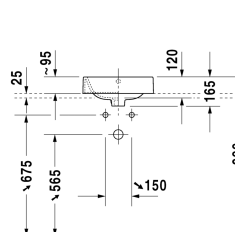

Wash bowl # 2314400000

| < 400 mm > |

Wash bowl	Dimension	Weight	Order number
ground, with overflow, without tap platform, fixings included, overflow clip chrome included, 400 mm			
<b>Colors</b>			
00 White Alpin			
<b>Variant</b>			
☒	400 x 400 mm	12,000 kg	2314400000
Sanitary ceramics with the special WonderGliss surface finish will remain clean and attractive-looking for a long time to come. When ordering WonderGliss please add a "1" as eleventh digit to the model number.			
<b>Accessory</b>			
Design Siphon		1,500 kg	005036
Design angle valve with rosette	1/2" mm	0,500 kg	003045
Pop-up basin waste with horizontal lever**		0,500 kg	005031
Push-open waste		0,350 kg	005052
<b>Suitable products</b>			
Console including draws 2 drawers beneath console, 2 console supports, 1 cut-out central, 800 x 550 mm	800 x 550 mm		F08521
Console including draws 1 drawer beneath console, 2 console supports, 1 cut-out central, 1 siphon cover, 600 x 550 mm	600 x 550 mm		F08520
Console including draws 3 drawers beneath consoles, 3 console supports, 1 cut-out left side, 1500 x 550 mm	1500 x 550 mm		F08528
Console including draws 3 drawers beneath consoles, 3 console supports, 1 cut-out right side, 1500 x 550 mm	1500 x 550 mm		F08529
Console including draws 3 drawers beneath consoles, 3 console supports, 2 cut-outs, 1500 x 550 mm	1500 x 550 mm		F08530
Console including draws 3 drawers beneath consoles, 3 console supports, 1 siphon cover, 1 cut-out central, 1800 x 550 mm	1800 x 550 mm		F08531