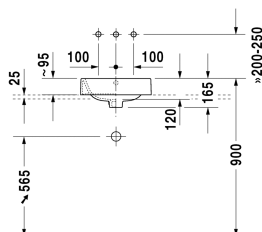

Wash bowl # 2314400000

| < 400 mm > |

Wash bowl	Dimension	Weight	Order number
ground, with overflow, without tap platform, fixings included, overflow clip chrome included, 400 mm			
<b>Colors</b>			
00 White Alpin			
<b>Variant</b>			
☒	400 x 400 mm	12,000 kg	2314400000
Sanitary ceramics with the special WonderGliss surface finish will remain clean and attractive-looking for a long time to come. When ordering WonderGliss please add a "1" as eleventh digit to the model number.			
<b>Accessory</b>			
Design Siphon		1,500 kg	005036
Design angle valve with rosette	1/2" mm	0,500 kg	003045
Pop-up basin waste with horizontal lever**		0,500 kg	005031
Push-open waste		0,350 kg	005052
<b>Suitable products</b>			
Console including draws 2 drawers beneath console, 2 console supports, 1 cut-out central, 800 x 550 mm	800 x 550 mm		F08521
Console including draws 1 drawer beneath console, 2 console supports, 1 cut-out central, 1 siphon cover, 600 x 550 mm	600 x 550 mm		F08520
Console including draws 3 drawers beneath consoles, 3 console supports, 1 cut-out left side, 1500 x 550 mm	1500 x 550 mm		F08528
Console including draws 3 drawers beneath consoles, 3 console supports, 1 cut-out right side, 1500 x 550 mm	1500 x 550 mm		F08529
Console including draws 3 drawers beneath consoles, 3 console supports, 2 cut-outs, 1500 x 550 mm	1500 x 550 mm		F08530
Console including draws 3 drawers beneath consoles, 3 console supports, 1 siphon cover, 1 cut-out central, 1800 x 550 mm	1800 x 550 mm		F08531