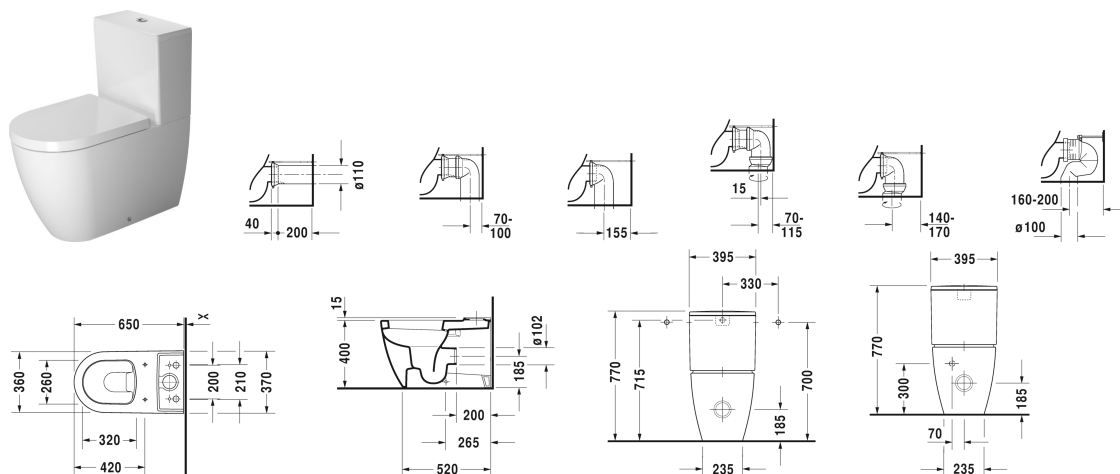

Toilet close-coupled # 2170090000

| < 370 mm > |

Toilet close-coupled	Dimension	Weight	Order number
(without cistern), washdown model, Outlet for Vario connector set, for horizontal and vertical outlet, length adjustable from 70 - 170 mm, and Vario connecting bend, vertical outlet from 160 - 200 mm, fixings included, EWL class 1			
Colors			
00 White Alpin 20 HygieneGlaze (an antibacterial ceramic glaze that provides almost indefinite effectiveness)			
Variant			
<ul style="list-style-type: none"> 4,5 litre flush 	370 x 650 mm	35,400 kg	2170090000
Sanitary ceramics with the special WonderGliss surface finish will remain clean and attractive-looking for a long time to come. When ordering WonderGliss please add a "1" as eleventh digit to the model number.			
Accessory			
Vario connector set incl. excenter	Ø 110 mm	1,500 kg	001422
Vario connecting bend for vertical outlet	Ø 100 mm	0,700 kg	899025
Suitable products			
Cistern with Dual Flush mechanism, chrome, for side supply, 390 x 180 mm	390 x 180 mm		093800
Cistern with Dual Flush mechanism, chrome, for bottom left supply, 390 x 180 mm	390 x 180 mm		093810
Toilet seat and cover hinges stainless steel, without automatic closure,			002011

Toilet close-coupled # 2170090000

|< 370 mm >|

Toilet seat and cover removable, hinges stainless steel, with automatic closure,

002019

All drawings contain the necessary measurements which are subject to standard tolerances. Exact measurements, in particular for customised installation scenarios, can only be taken from the finished ceramic piece.