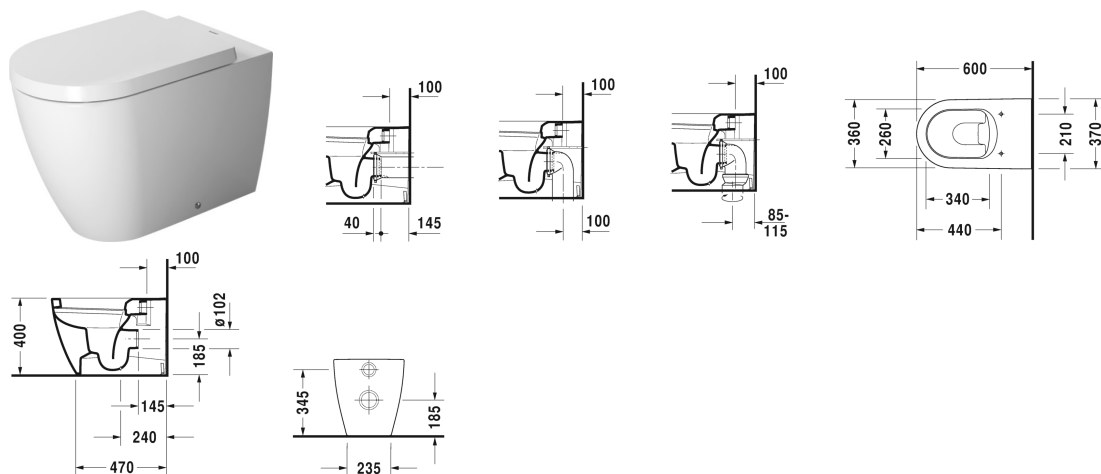

Toilet floor standing # 2169090000

| < 370 mm > |

Toilet floor standing	Dimension	Weight	Order number
back to wall, washdown model, fixings included, horizontal outlet, EWL class 1			
Colors			
00 White Alpin 20 HygieneGlaze (an antibacterial ceramic glaze that provides almost indefinite effectiveness)			
Variant			
♣ 4,5 litre flush	370 x 600 mm	29,000 kg	2169090000
Sanitary ceramics with the special WonderGliss surface finish will remain clean and attractive-looking for a long time to come. When ordering WonderGliss please add a "1" as eleventh digit to the model number.			
Accessory			
Toilet seat and cover hinges stainless steel, without automatic closure		2,100 kg	002001
Toilet seat and cover removable, hinges stainless steel, with automatic closure		2,100 kg	002009
Suitable products			
Toilet seat and cover hinges stainless steel, without automatic closure,			002001
Toilet seat and cover removable, hinges stainless steel, with automatic closure,			002009

All drawings contain the necessary measurements which are subject to standard tolerances. Exact measurements, in particular for customised installation scenarios, can only be taken from the finished ceramic piece.