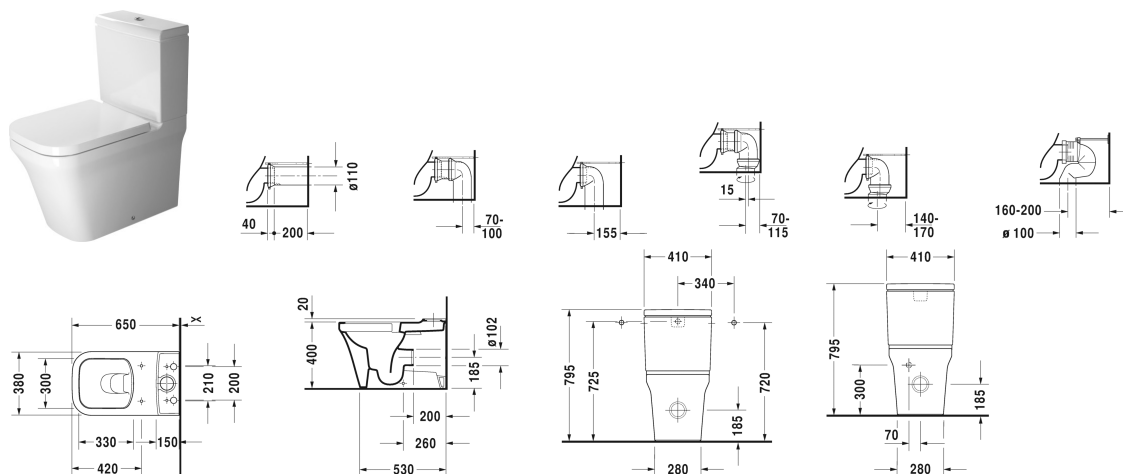

Toilet close-coupled Duravit Rimless® # 2167090000

| < 380 mm > |

Toilet close-coupled Duravit Rimless®	Dimension	Weight	Order number
(without cistern), rimless, washdown model, Outlet for Vario connector set, for horizontal and vertical outlet, length adjustable from 70 - 170 mm, and Vario connecting bend, vertical outlet from 160 - 200 mm, fixings included, EWL class 1			
Colors			
00 White Alpin 20 HygieneGlaze (an antibacterial ceramic glaze that provides almost indefinite effectiveness)			
Variant			
◆ 4,5 litre flush	380 x 650 mm	37,500 kg	2167090000
Sanitary ceramics with the special WonderGliss surface finish will remain clean and attractive-looking for a long time to come. When ordering WonderGliss please add a "1" as eleventh digit to the model number.			
Accessory			
Vario connector set incl. excenter	Ø 110 mm	1,500 kg	001422
Vario connecting bend for vertical outlet	Ø 100 mm	0,700 kg	899025
Suitable products			
Cistern with Dual Flush mechanism, chrome, for side supply, 410 x 170 mm	410 x 170 mm		093700
Cistern with Dual Flush mechanism, chrome, for bottom left supply, 410 x 170 mm	410 x 170 mm		093710
Toilet seat and cover hinges stainless steel, without automatic closure,			002041

Toilet close-coupled Duravit Rimless® # 2167090000

|< 380 mm >|

Toilet seat and cover removable, hinges stainless steel, with automatic closure,

002049

All drawings contain the necessary measurements which are subject to standard tolerances. Exact measurements, in particular for customised installation scenarios, can only be taken from the finished ceramic piece.