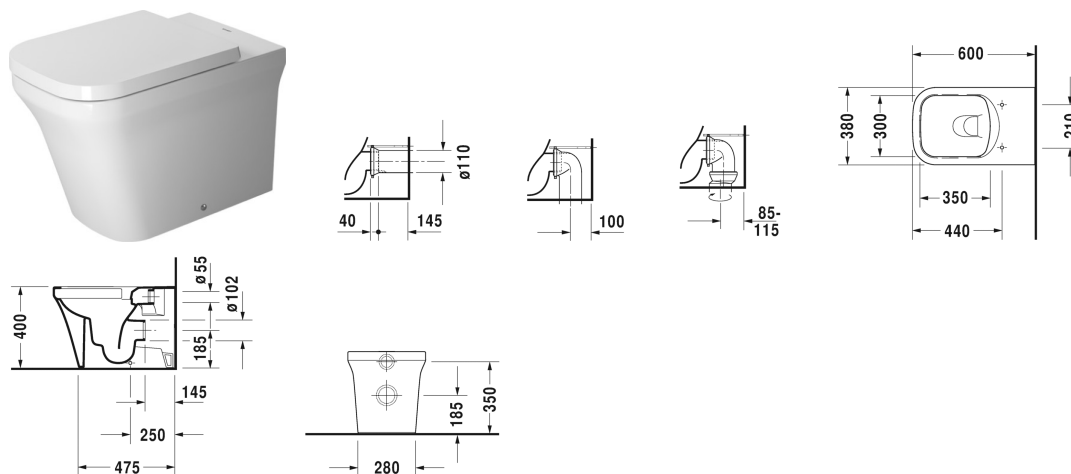

**Toilet floor standing Duravit Rimless® # 2166090000**

| &lt; 380 mm &gt; |

Toilet floor standing Duravit Rimless®	Dimension	Weight	Order number
rimless, back to wall, washdown model, fixings included, horizontal outlet, EWL class 1			
<b>Colors</b>			
00 White Alpin 20 HygieneGlaze (an antibacterial ceramic glaze that provides almost indefinite effectiveness)			
<b>Variant</b>			
♣ 4,5 litre flush	380 x 600 mm	34,300 kg	2166090000
Sanitary ceramics with the special WonderGliss surface finish will remain clean and attractive-looking for a long time to come. When ordering WonderGliss please add a "1" as eleventh digit to the model number.			
<b>Accessory</b>			
Toilet seat and cover hinges stainless steel, without automatic closure		2,200 kg	002031
Toilet seat and cover removable, hinges stainless steel, with automatic closure		2,200 kg	002039
<b>Suitable products</b>			
Toilet seat and cover hinges stainless steel, without automatic closure,			002031
Toilet seat and cover removable, hinges stainless steel, with automatic closure,			002039

All drawings contain the necessary measurements which are subject to standard tolerances. Exact measurements, in particular for customised installation scenarios, can only be taken from the finished ceramic piece.