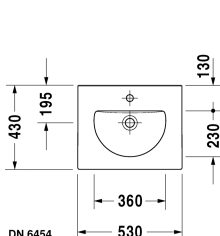

Furniture washbasin # 0499530000

| < 530 mm > |

Furniture washbasin	Dimension	Weight	Order number
with overflow, with tap platform, 530 mm			
Colors			
00 White Alpin			
Variant			
●	530 x 430 mm	11,000 kg	0499530000
Sanitary ceramics with the special WonderGliss surface finish will remain clean and attractive-looking for a long time to come. When ordering WonderGliss please add a "1" as eleventh digit to the model number.			
Accessory			
Space saving waste	1 1/4" mm	0,400 kg	005073
Suitable products			
Vanity unit wall-mounted 1 pull-out compartment, with siphon cut-out and apron, for Darling New # 049953, 500 x 430 mm	500 x 430 mm		DN6454
Vanity unit wall-mounted 1 pull-out compartment, for Darling New # 049953, 500 x 426 mm	500 x 426 mm		DL6230
Vanity unit wall-mounted 2 drawers, upper drawer including cut-out for siphon and siphon cover, for Darling New # 049953, 500 x 426 mm	500 x 426 mm		DL6330
Vanity unit wall-mounted 1 pull-out compartment, compartment consists of glass dividers and 2 boxes (small/large), for Darling New # 049953 without compartment, 500 x 407 mm	500 x 407 mm		XL6060
Vanity unit wall-mounted 1 pull-out compartment, for Darling New # 049953, 520 x 419 mm	520 x 419 mm		LC6160
Vanity unit wall-mounted with 2 drawers, upper drawer including cut-out for siphon and siphon cover, for Darling New # 049953, 520 x 419 mm	520 x 419 mm		LC6260
Vanity unit floor-standing 2 pull-out compartments, upper pull-out compartment including cut-out for siphon and siphon cover, for Darling New # 049953, 520 x 419 mm	520 x 419 mm		LC6604

Furniture washbasin # 0499530000

|< 530 mm >|

Vanity unit floor-standing 2 pull-out compartments, Plinth panel with integrated plinth leg (adjustable), for Darling New # 049953, 520 x 419 mm

LC6616

All drawings contain the necessary measurements which are subject to standard tolerances. Exact measurements, in particular for customised installation scenarios, can only be taken from the finished ceramic piece.