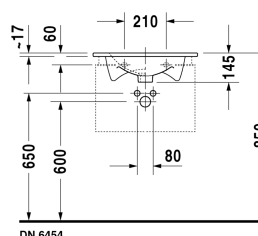

Furniture washbasin # 0499530000

| < 530 mm > |

Furniture washbasin	Dimension	Weight	Order number
with overflow, with tap platform, 530 mm			
Colors			
00 White Alpin			
Variant			
●	530 x 430 mm	11,000 kg	0499530000
Sanitary ceramics with the special WonderGliss surface finish will remain clean and attractive-looking for a long time to come. When ordering WonderGliss please add a "1" as eleventh digit to the model number.			
Accessory			
Space saving waste	1 1/4" mm	0,400 kg	005073
Suitable products			
Vanity unit wall-mounted 1 pull-out compartment, with siphon cut-out and apron, for Darling New # 049953, 500 x 430 mm	500 x 430 mm		DN6454
Vanity unit wall-mounted 1 pull-out compartment, for Darling New # 049953, 500 x 426 mm	500 x 426 mm		DL6230
Vanity unit wall-mounted 2 drawers, upper drawer including cut-out for siphon and siphon cover, for Darling New # 049953, 500 x 426 mm	500 x 426 mm		DL6330
Vanity unit wall-mounted 1 pull-out compartment, compartment consists of glass dividers and 2 boxes (small/large), for Darling New # 049953 without compartment, 500 x 407 mm	500 x 407 mm		XL6060
Vanity unit wall-mounted 1 pull-out compartment, for Darling New # 049953, 520 x 419 mm	520 x 419 mm		LC6160
Vanity unit wall-mounted with 2 drawers, upper drawer including cut-out for siphon and siphon cover, for Darling New # 049953, 520 x 419 mm	520 x 419 mm		LC6260
Vanity unit floor-standing 2 pull-out compartments, upper pull-out compartment including cut-out for siphon and siphon cover, for Darling New # 049953, 520 x 419 mm	520 x 419 mm		LC6604

Furniture washbasin # 0499530000

|< 530 mm >|

Vanity unit floor-standing 2 pull-out compartments, Plinth panel with integrated plinth leg (adjustable), for Darling New # 049953, 520 x 419 mm

LC6616

All drawings contain the necessary measurements which are subject to standard tolerances. Exact measurements, in particular for customised installation scenarios, can only be taken from the finished ceramic piece.