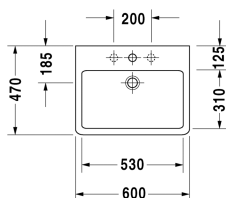

Washbasin ground # 045460..25 / 045460..27 / 045460..28 / 045460..71 / 045460..73 / 045460..79

| < 600 mm > |

8532 Fogo

Washbasin ground	Dimension	Weight	Order number
with tap platform, fixings included, 600 mm			
Colors			
00 White Alpin 08 Black			
Variant			
●●● with overflow	600 x 470 mm	17,900 kg	045460..25
● with overflow	600 x 470 mm	17,900 kg	045460..27
☒ with overflow	600 x 470 mm	17,900 kg	045460..28
● without overflow	600 x 470 mm	17,900 kg	045460..71
●●● without overflow	600 x 470 mm	17,900 kg	045460..73
☒ without overflow	600 x 470 mm	17,900 kg	045460..79
Sanitary ceramics with the special WonderGliss surface finish will remain clean and attractive-looking for a long time to come. When ordering WonderGliss please add a "1" as eleventh digit to the model number.			
Accessory			
Pop-up basin waste with horizontal lever**		0,500 kg	005031
Design angle valve with rosette	1/2" mm	0,500 kg	003045
Design Siphon		1,500 kg	005036
Suitable products			
Console including draws 2 drawers beneath console, 2 console supports, 1 cut-out central, 800 x 550 mm	800 x 550 mm		F08521