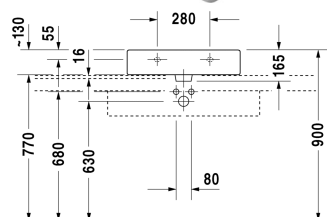

Washbasin ground # 045460..25 / 045460..27 / 045460..28 / 045460..71 / 045460..73 / 045460..79

| < 600 mm > |

8532 Fogo

Washbasin ground	Dimension	Weight	Order number
with tap platform, fixings included, 600 mm			
Colors			
00 White Alpin 08 Black			
Variant			
●●● with overflow	600 x 470 mm	17,900 kg	045460..25
● with overflow	600 x 470 mm	17,900 kg	045460..27
☒ with overflow	600 x 470 mm	17,900 kg	045460..28
● without overflow	600 x 470 mm	17,900 kg	045460..71
●●● without overflow	600 x 470 mm	17,900 kg	045460..73
☒ without overflow	600 x 470 mm	17,900 kg	045460..79
Sanitary ceramics with the special WonderGliss surface finish will remain clean and attractive-looking for a long time to come. When ordering WonderGliss please add a "1" as eleventh digit to the model number.			
Accessory			
Pop-up basin waste with horizontal lever**		0,500 kg	005031
Design angle valve with rosette	1/2" mm	0,500 kg	003045
Design Siphon		1,500 kg	005036
Suitable products			
Console including draws 2 drawers beneath console, 2 console supports, 1 cut-out central, 800 x 550 mm	800 x 550 mm		F08521