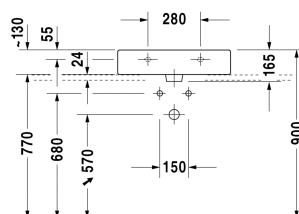

Washbasin ground # 045460..25 / 045460..27 / 045460..28 / 045460..71 / 045460..73 / 045460..79

| < 600 mm > |

8532 Fogo

Washbasin ground	Dimension	Weight	Order number
with tap platform, fixings included, 600 mm			
Colors			
00 White Alpin 08 Black			
Variant			
●●● with overflow	600 x 470 mm	17,900 kg	045460..25
● with overflow	600 x 470 mm	17,900 kg	045460..27
☒ with overflow	600 x 470 mm	17,900 kg	045460..28
● without overflow	600 x 470 mm	17,900 kg	045460..71
●●● without overflow	600 x 470 mm	17,900 kg	045460..73
☒ without overflow	600 x 470 mm	17,900 kg	045460..79
Sanitary ceramics with the special WonderGliss surface finish will remain clean and attractive-looking for a long time to come. When ordering WonderGliss please add a "1" as eleventh digit to the model number.			
Accessory			
Pop-up basin waste with horizontal lever**		0,500 kg	005031
Design angle valve with rosette	1/2" mm	0,500 kg	003045
Design Siphon		1,500 kg	005036
Suitable products			
Console including draws 2 drawers beneath console, 2 console supports, 1 cut-out central, 800 x 550 mm	800 x 550 mm		F08521